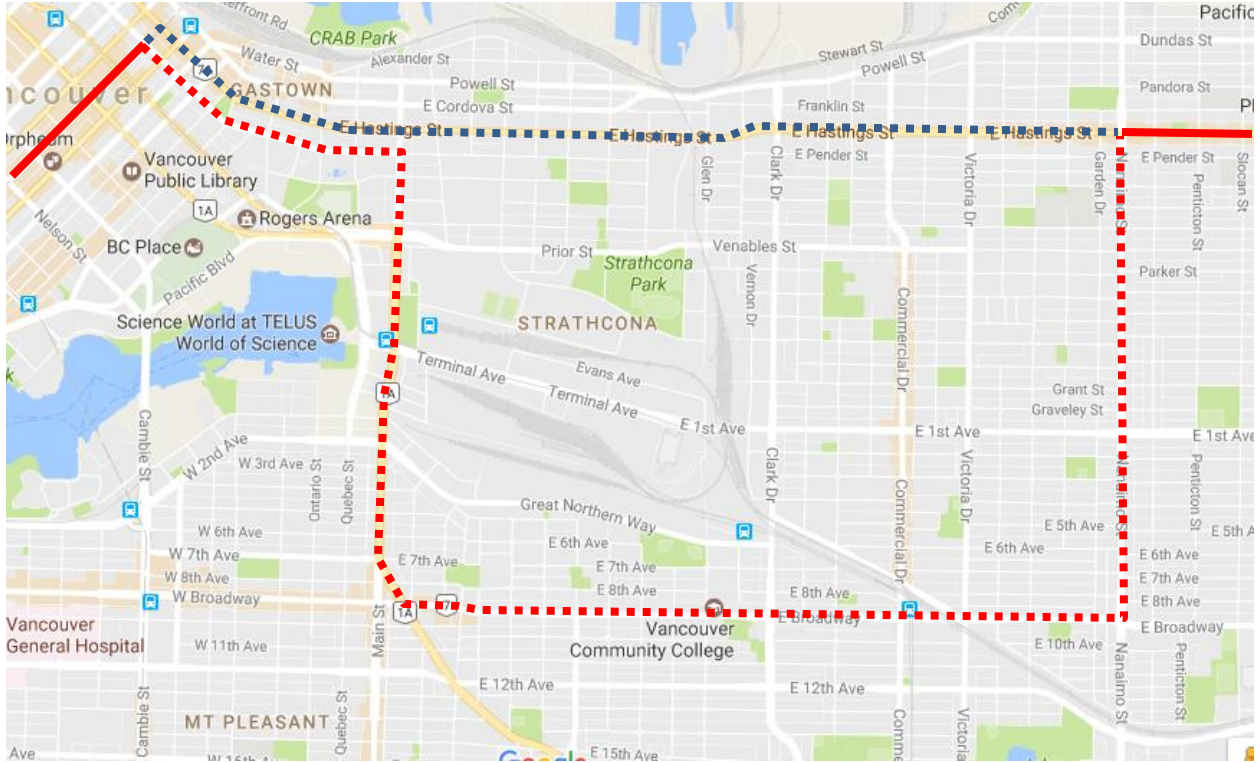

Women's Memorial March Detour Map

14 UBC: Regular route to Hastings & Nanaimo, then via Nanaimo, Broadway, Kingsway, Main, Pender, Granville then regular route.

Regular route	
Portion missed	
Detour portion	