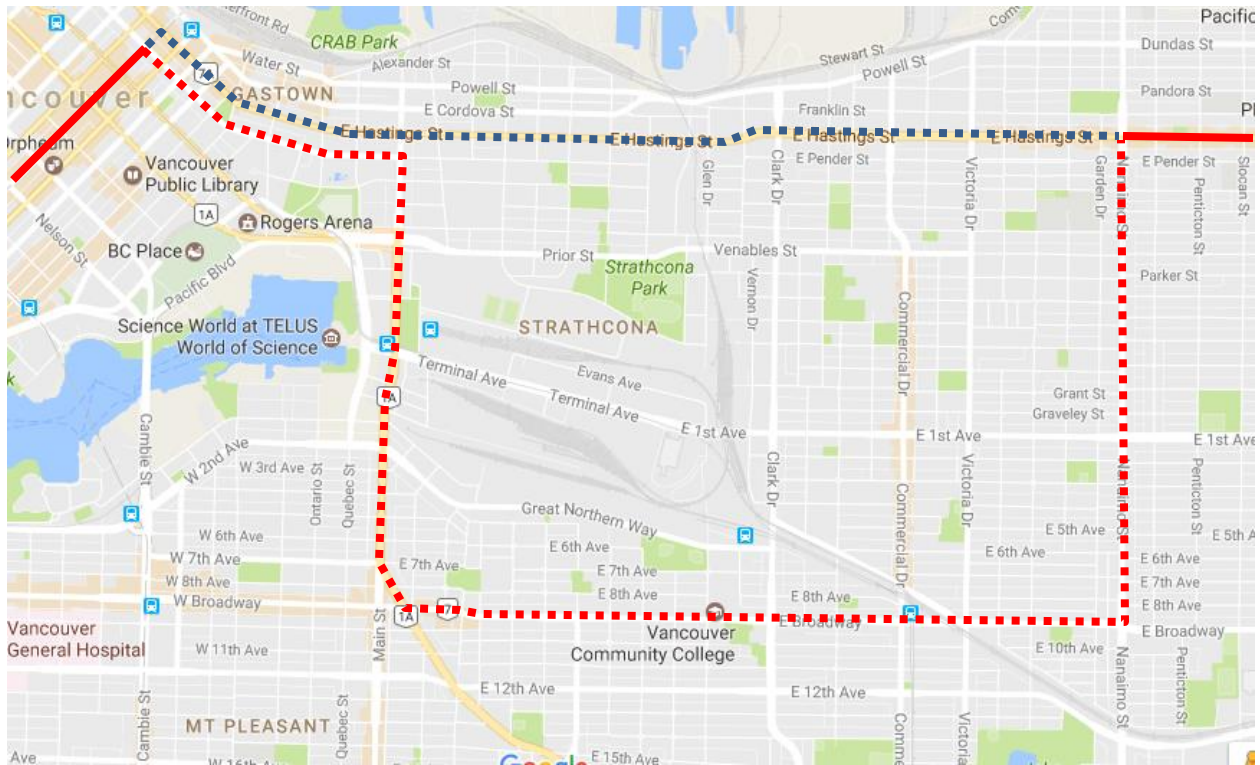

Women's Memorial March Detour Map

14 Hastings: Regular route to Granville & Pender, then via Pender, Main, Kingsway, Broadway, Nanaimo, Hastings then regular route.

Regular route	
Portion missed	
Detour portion	