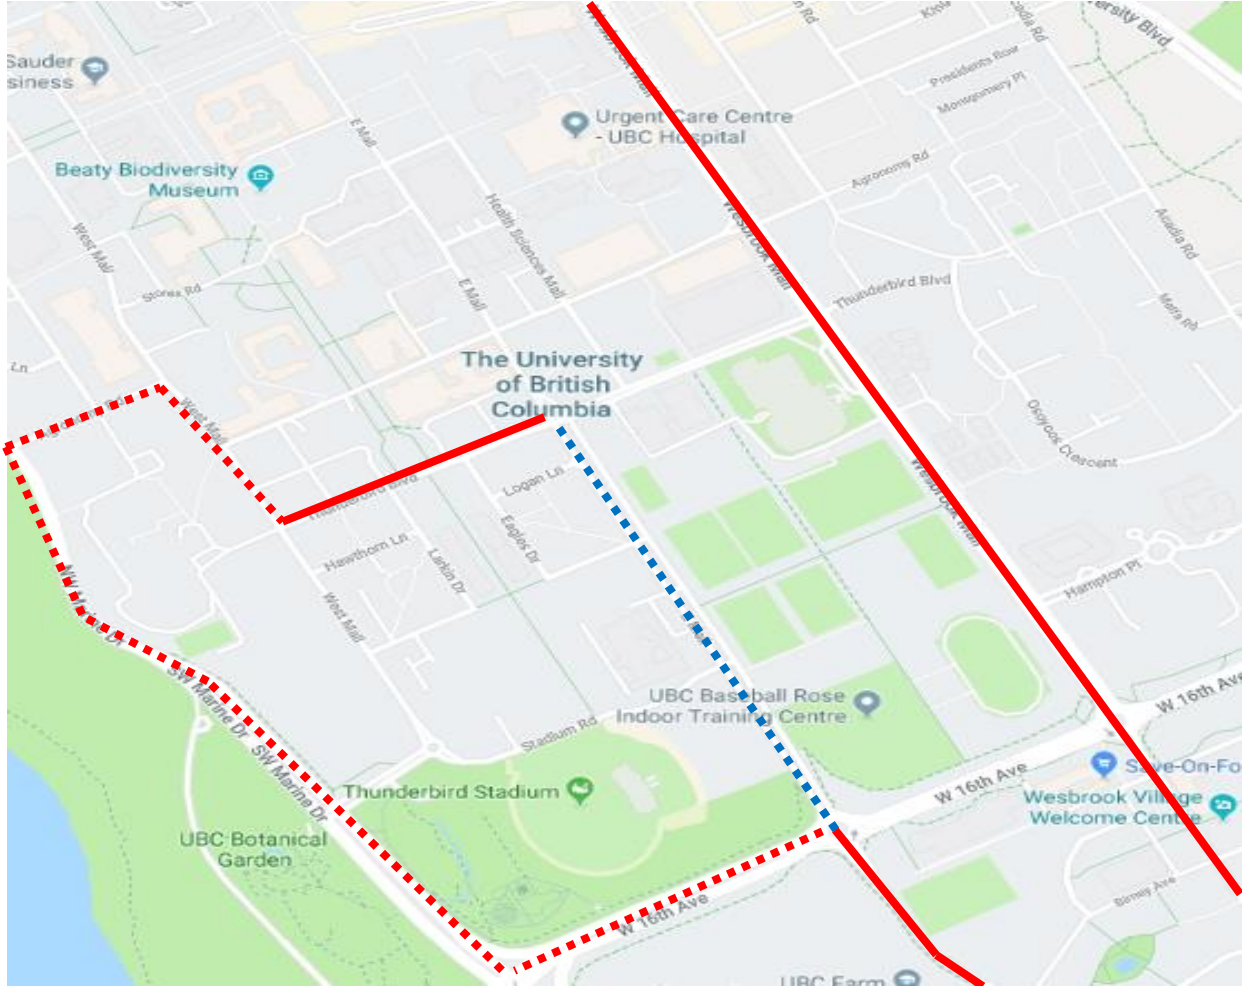

UBC Grand Prix

70 Wesbrook Mall: Regular route to Ross Dr & 16 Ave, SW Marine Dr, Agronomy, West Mall, (changes signs to 68) then regular route.

Regular route	
Portion missed	
Detour portion	