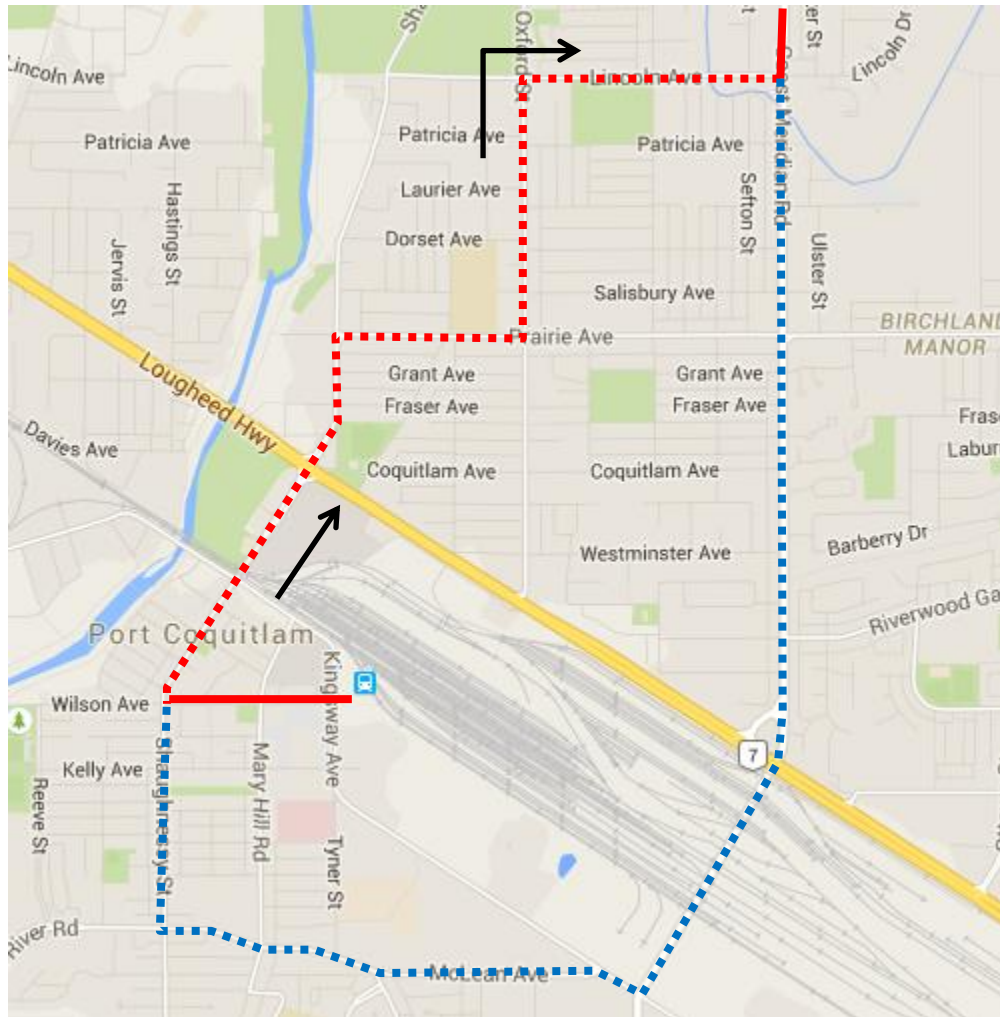

# Terry Fox Hometown Run Detour

**188 Coquitlam Stn:** Regular route to Wilson & Shaughnessey, then via Shaughnessey, Prairie, Oxford, Lincoln, Coast Meridian, regular route.

Regular route	
Portion missed	
Detour portion	