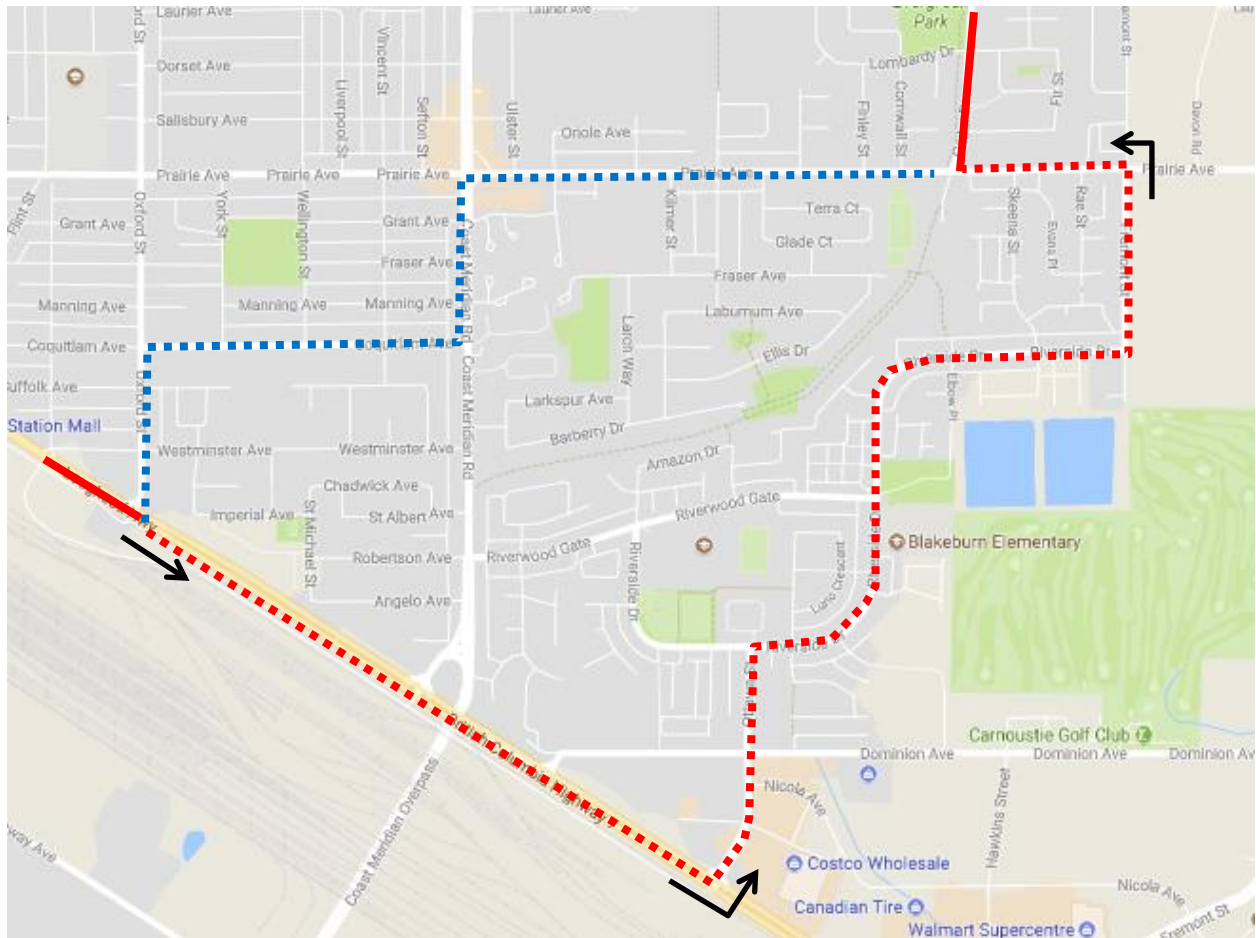

Terry Fox Hometown Run Detour

173 Cedar: Regular route Oxford Connector & Lougheed Hwy then continue Lougheed Hwy, Ottawa, Riverside, Freemont, Prairie, Cedar then regular route.

Regular route	
Portion missed	
Detour portion	