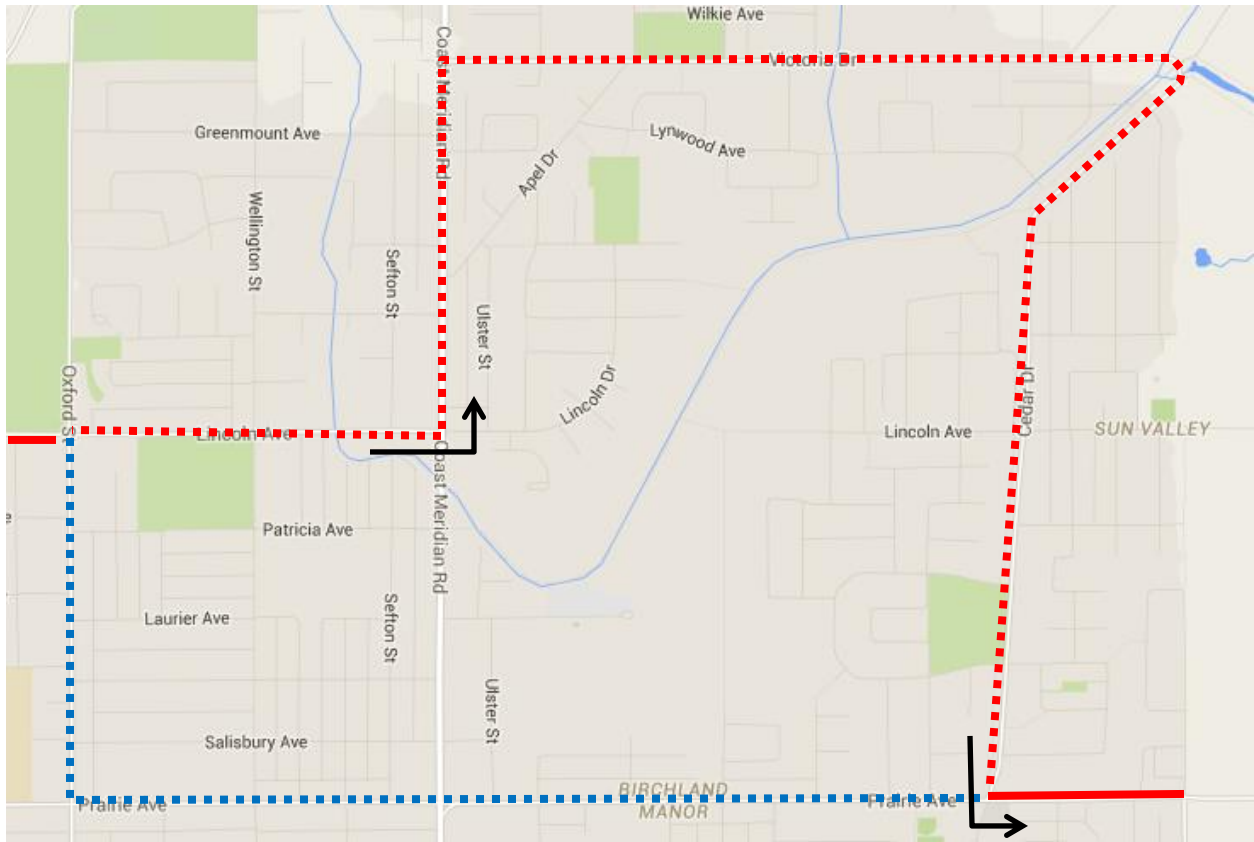

Terry Fox Hometown Run Detour

172 Riverside: Regular route to Lincoln & Oxford then continue Lincoln, Coast Meridian, Victoria, Cedar, Prairie then regular route.

Regular route	
Portion missed	
Detour portion	