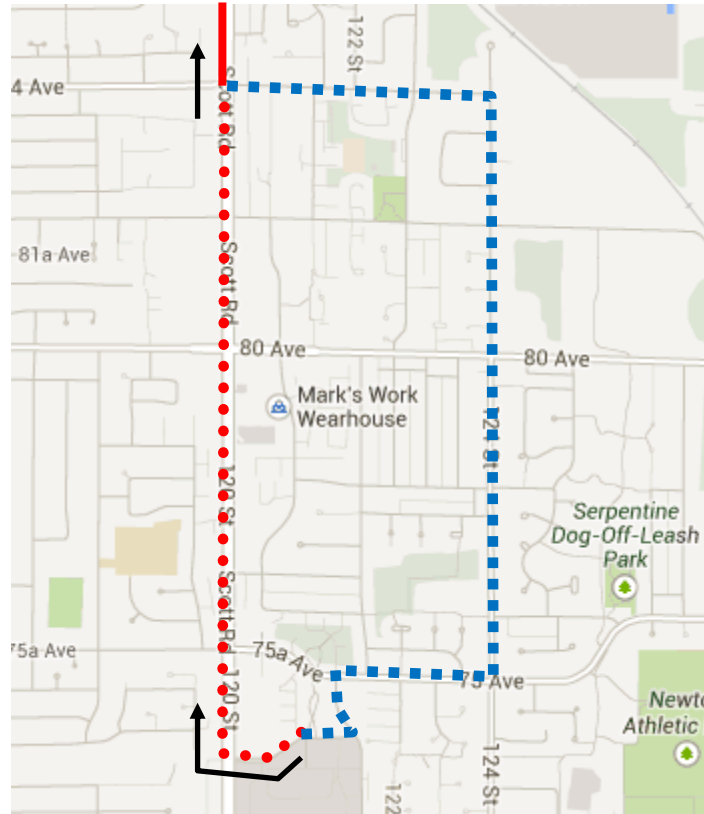

Vaisakhi Parade Detour Map

329 Surrey Central: From Scottsdale Exchange via 74 Av, Scott Rd, regular route.

Regular route	
Portion missed	
Detour portion	