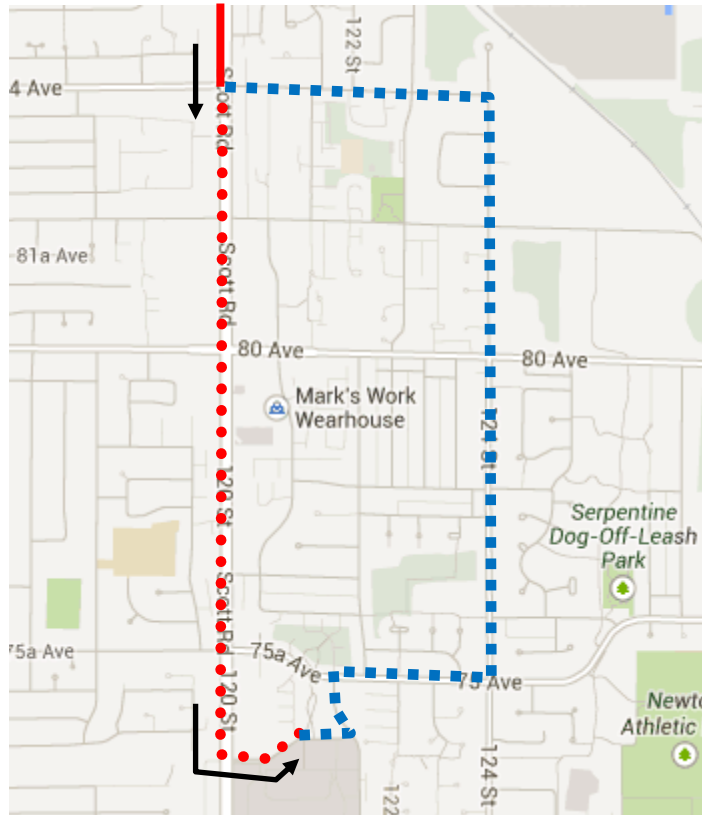

Vaisakhi Parade Detour Map

329 Scottsdale: Regular route to Scott Rd & 84 Ave, then continue Scott Rd, 74 Ave, into Scottsdale Exchange.

Regular route	
Portion missed	
Detour portion	