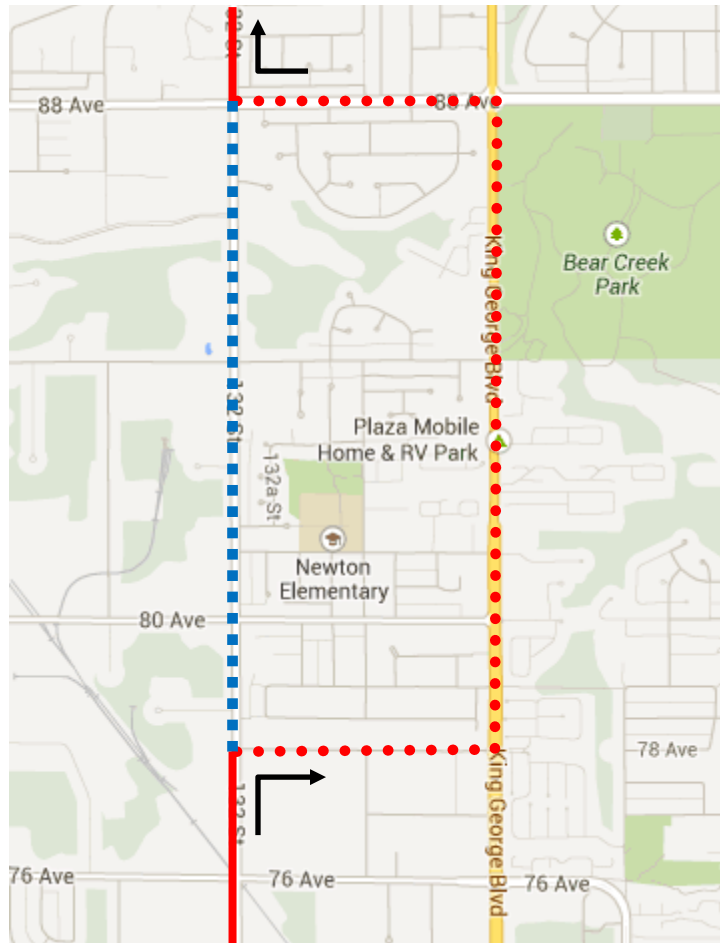

Vaisakhi Parade Detour Map

324 Surrey Central Station: Regular route to 132 St & 78 Ave, then via 78 Ave, King George, 88 Ave, 132 St, regular route.

Regular route	
Portion missed	
Detour portion	