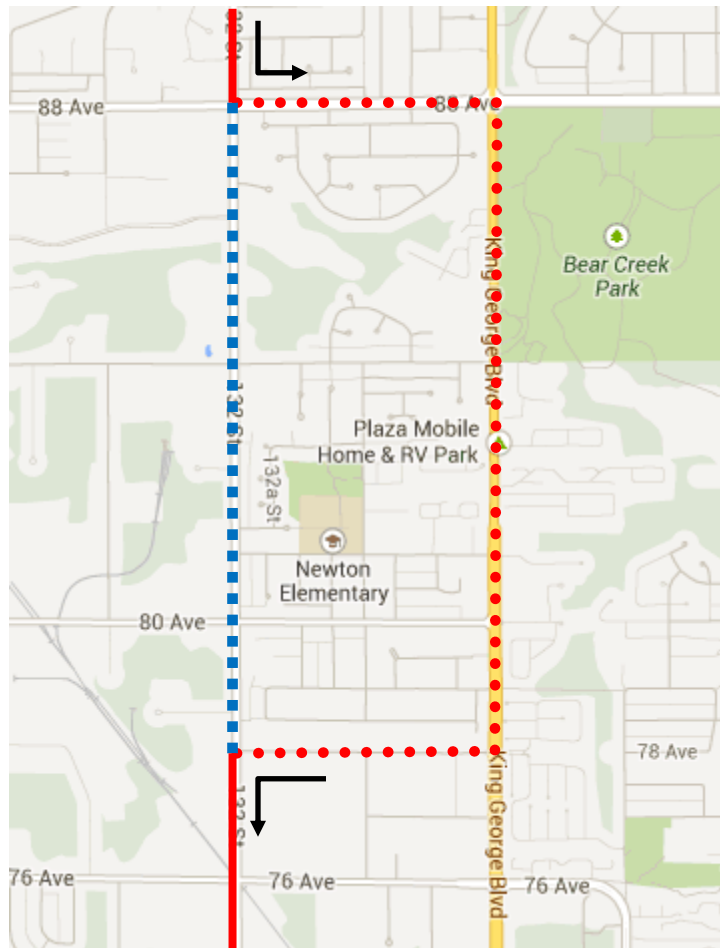

Vaisakhi Parade Detour Map

324 Newton Exchange: Regular route to 132 St & 88 Ave, then via 88 Ave, King George, 78 Ave, 132 St, regular route.

Regular route	
Portion missed	
Detour portion	