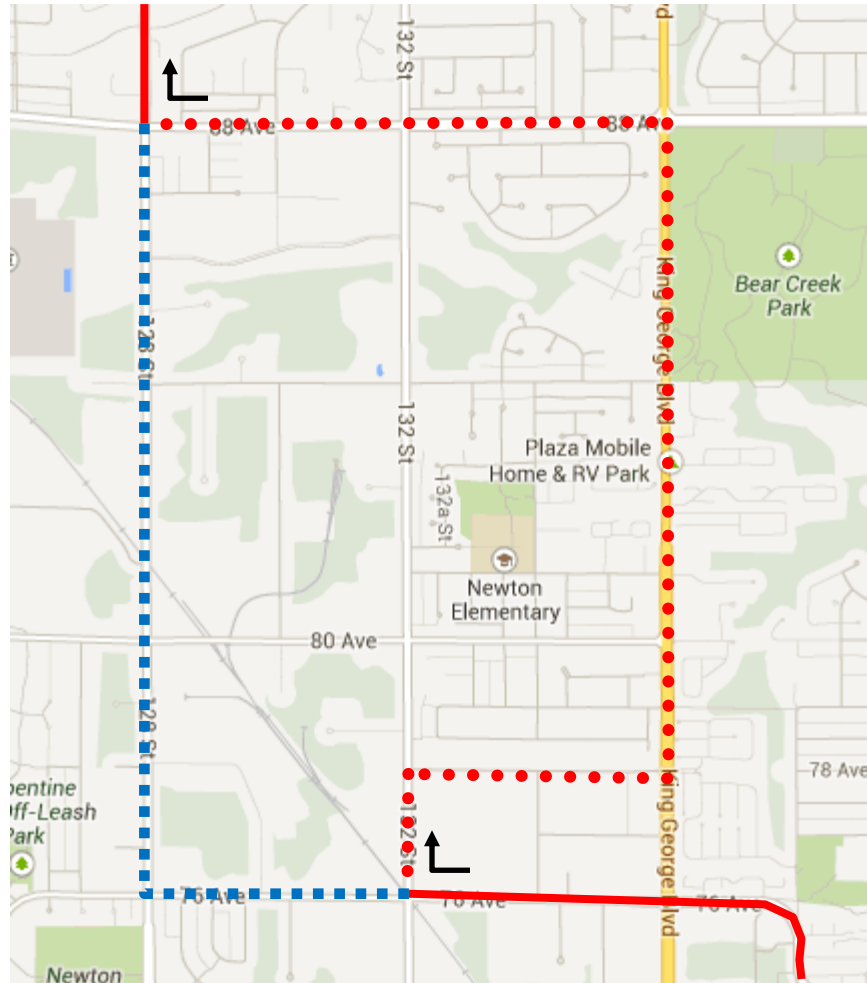

Vaisakhi Parade Detour Map

323 Surrey Central Station: Regular route to 76 Ave at 132 St, then via 132 St, 78 Ave, King George Blvd, 88 Ave, 128 St, regular route.

Regular route	
Portion missed	
Detour portion	