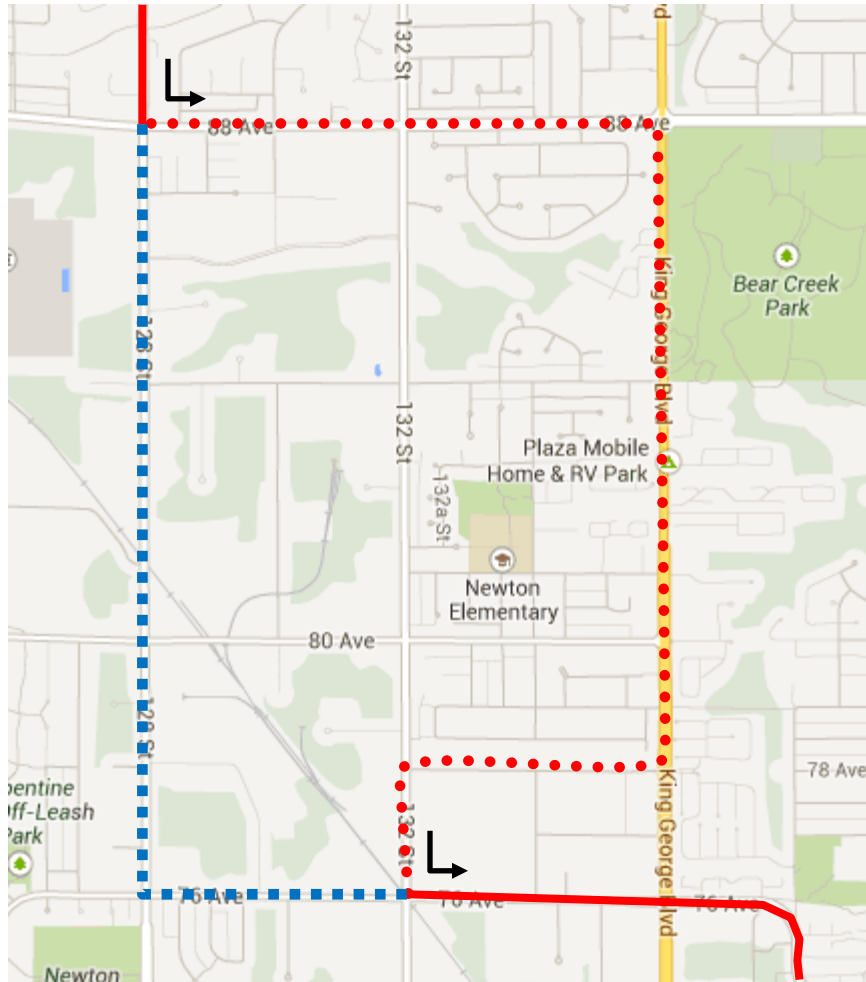

# Vaisakhi Parade Detour Map

**323 Newton Exchange:** Regular route to 128 St at 88 Ave, then via 88 Ave, King George, 78 Ave, 132 St, 76 Ave, regular route.

Regular route	
Portion missed	
Detour portion	