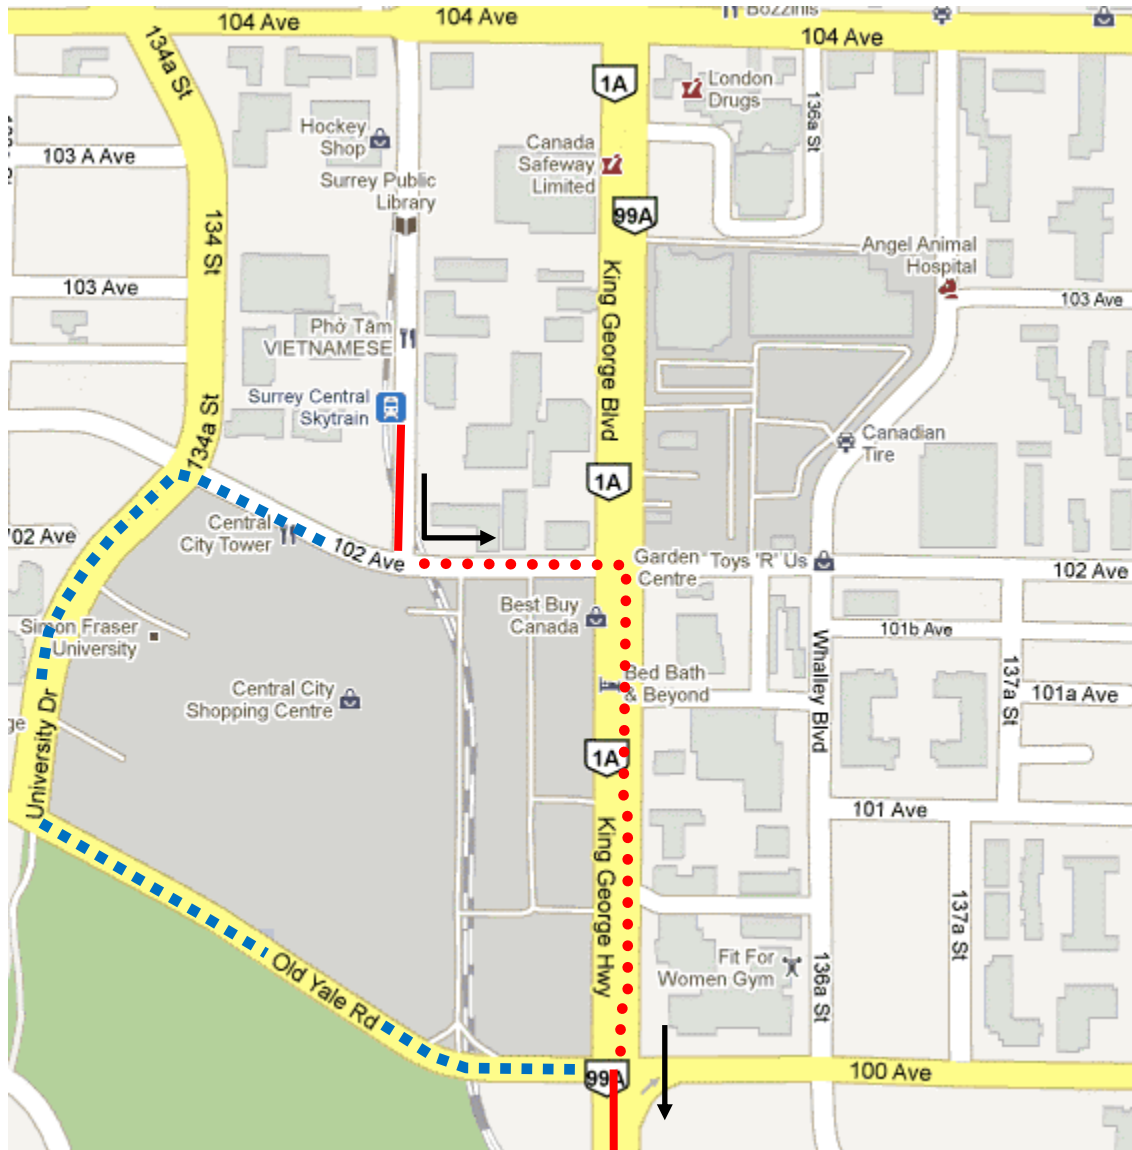

Surrey Fest Detour Map

321 White Rock: Regular route to City Parkway and 102 Ave then via 102 Ave, King George, regular route.

Regular route	
Portion missed	
Detour portion	