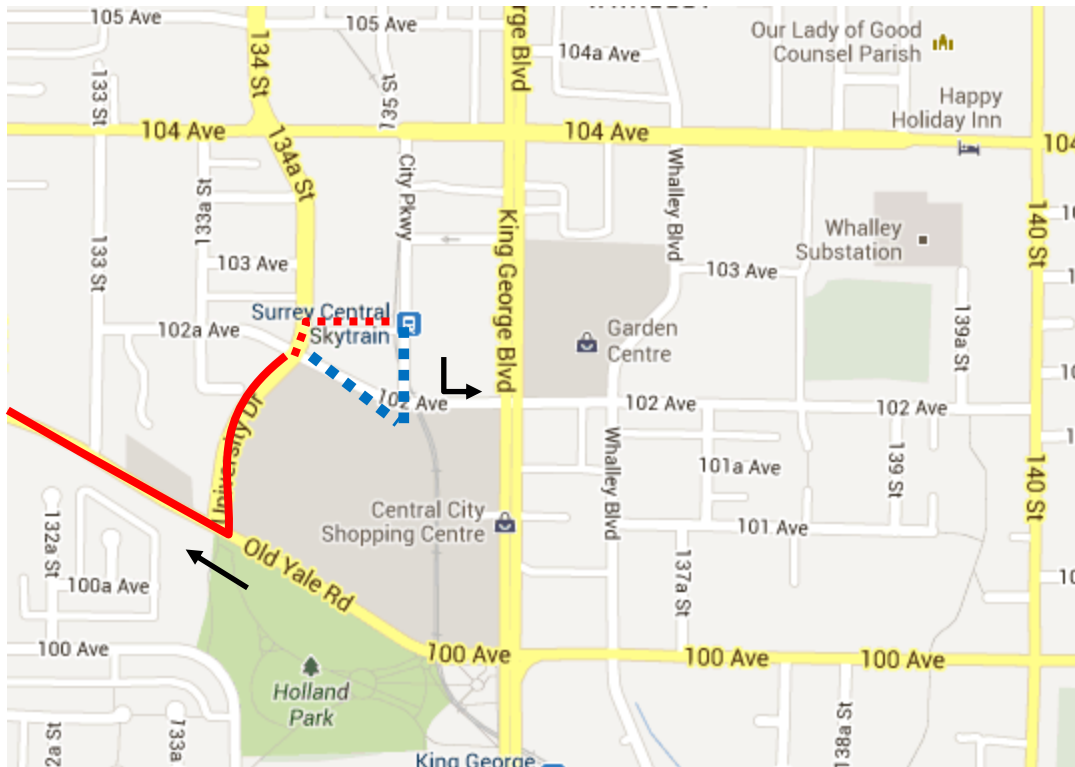

Surrey Fest Detour Map

316 Surrey Ctrl: Regular route to University Dr and 102 Ave, then continue University Dr, then Surrey Ctrl Stn terminus.

Regular route	
Portion missed	
Detour portion	