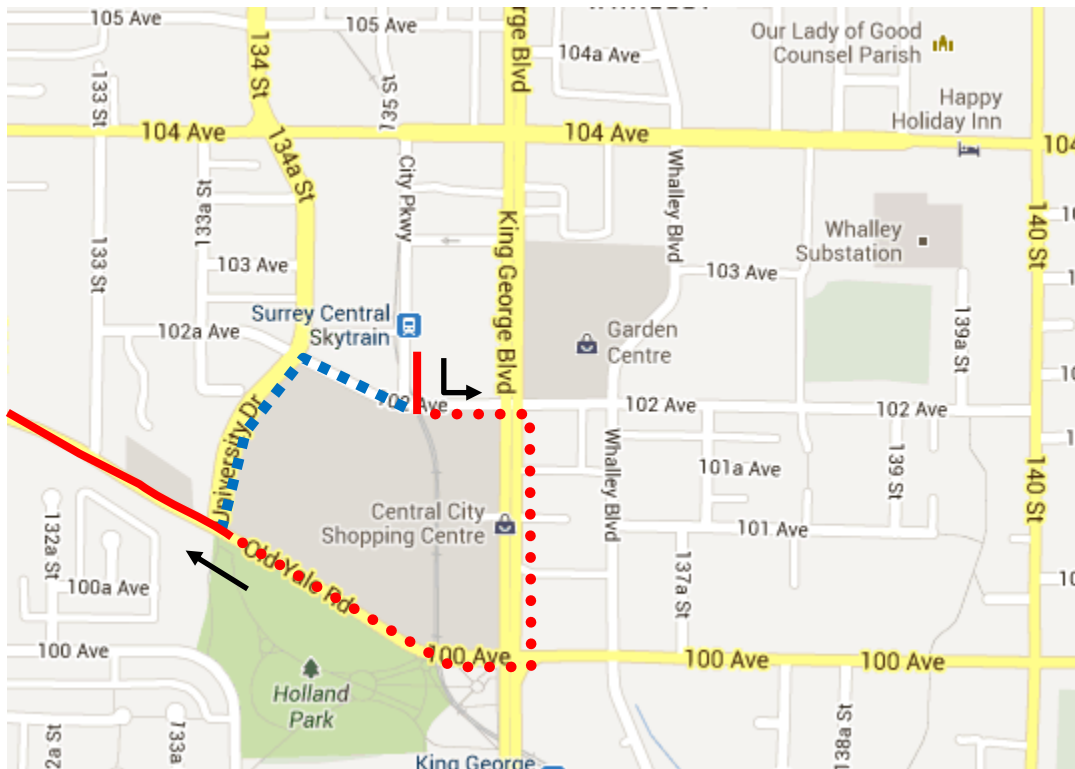

Surrey Fest Detour Map

316 Scottsdale: Regular route to City Parkway & 102 Ave, then via 102 Ave, King George Blvd, Old Yale Rd, regular route.

Regular route	
Portion missed	
Detour portion	