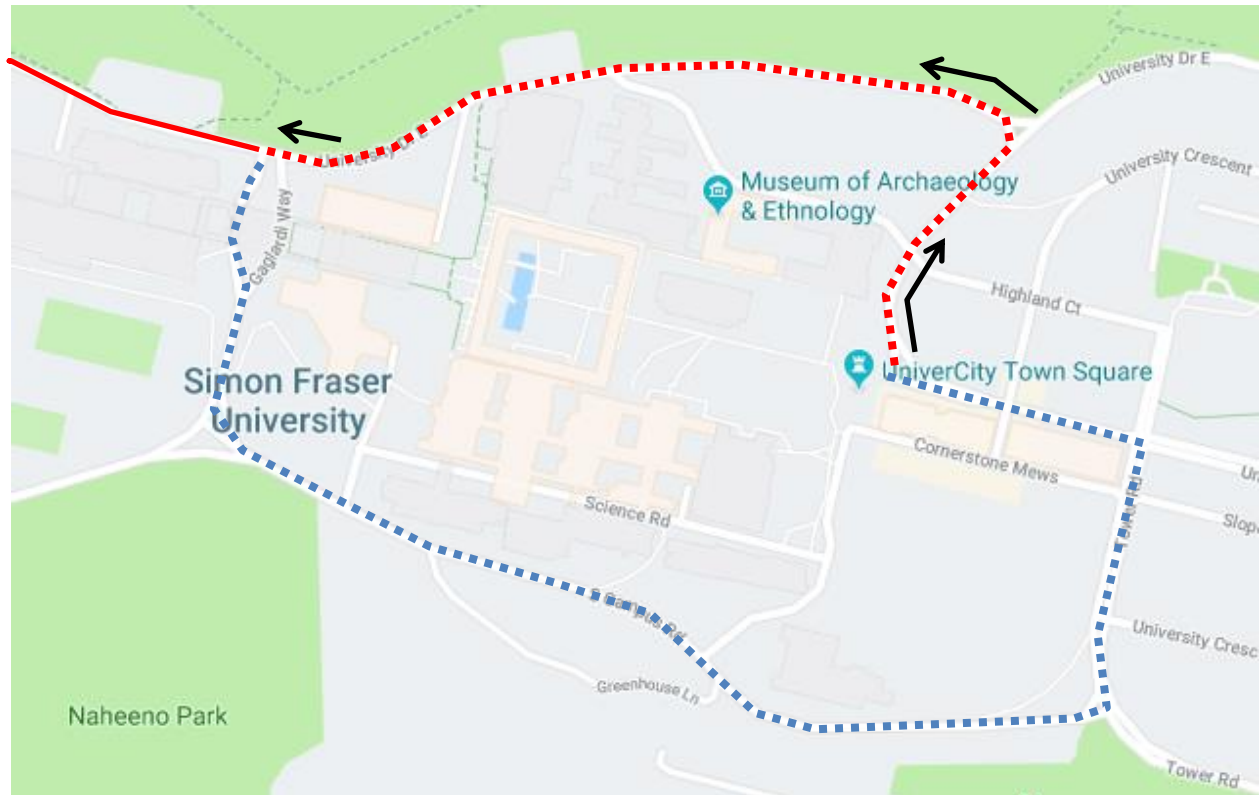

SFU Street Fest

95 Burrard Station: From SFU Transit Exchange, exit via E Campus Rd, University Dr, then regular route.

Regular route	
Portion missed	
Detour portion	