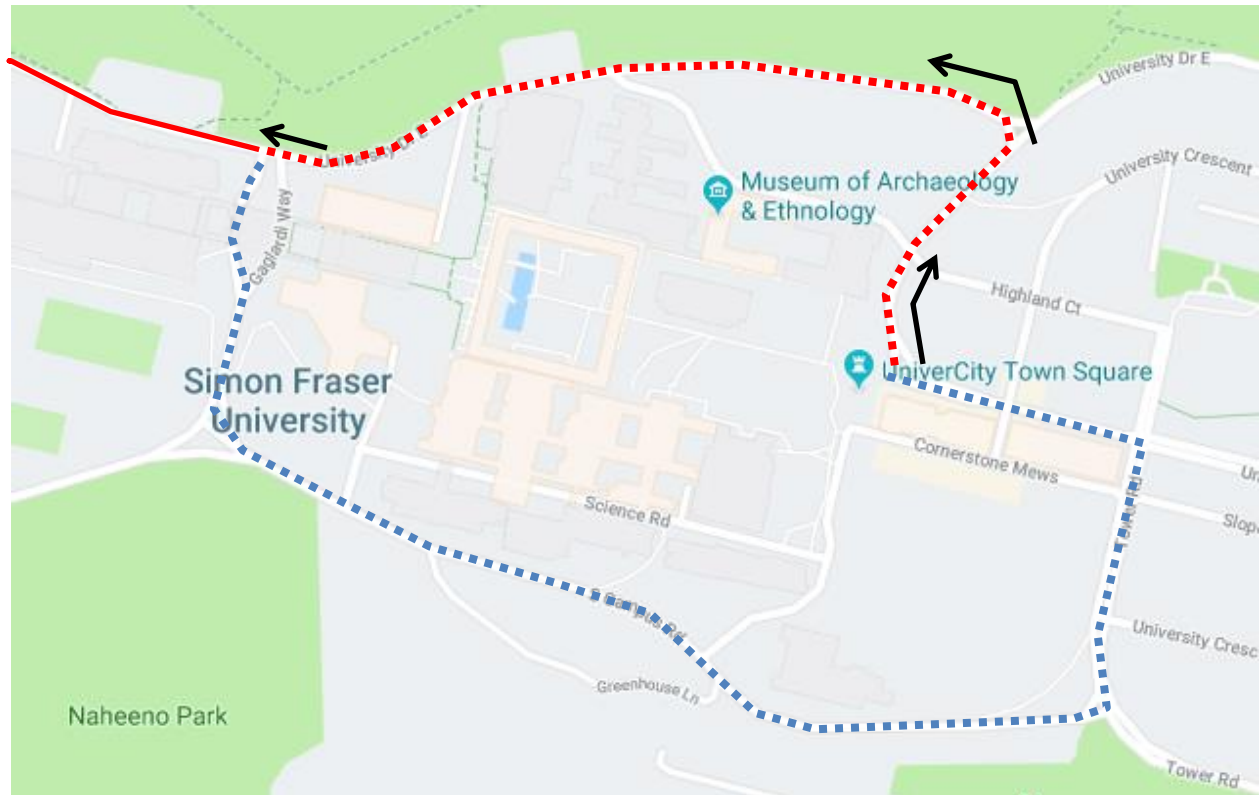

# SFU Street Fest

**145 Production:** From SFU Transit Exchange, exit via E Campus Rd, University Dr, then regular route.

Regular route	
Portion missed	
Detour portion	