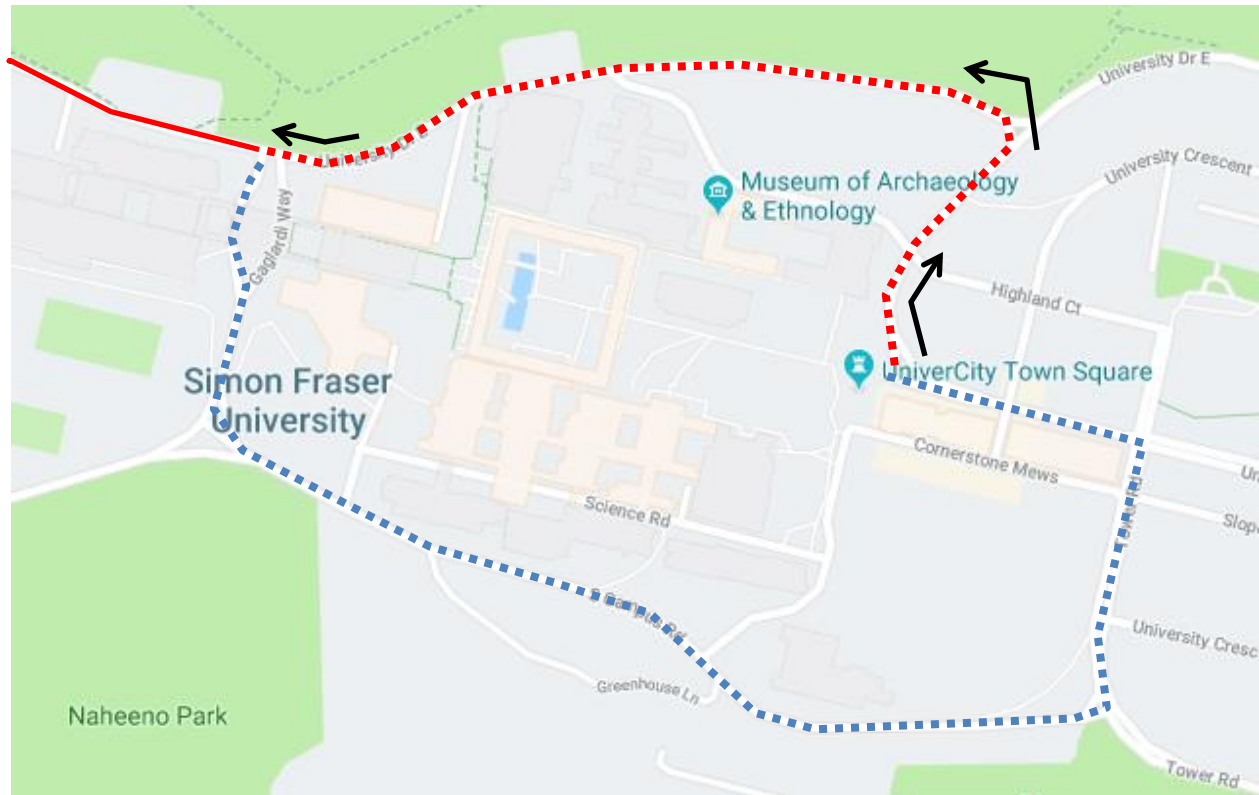

# SFU Street Fest

**144 Metrotown Station:** From SFU Transit Exchange, exit via E Campus Rd, University Dr, then regular route.

Regular route	
Portion missed	
Detour portion	