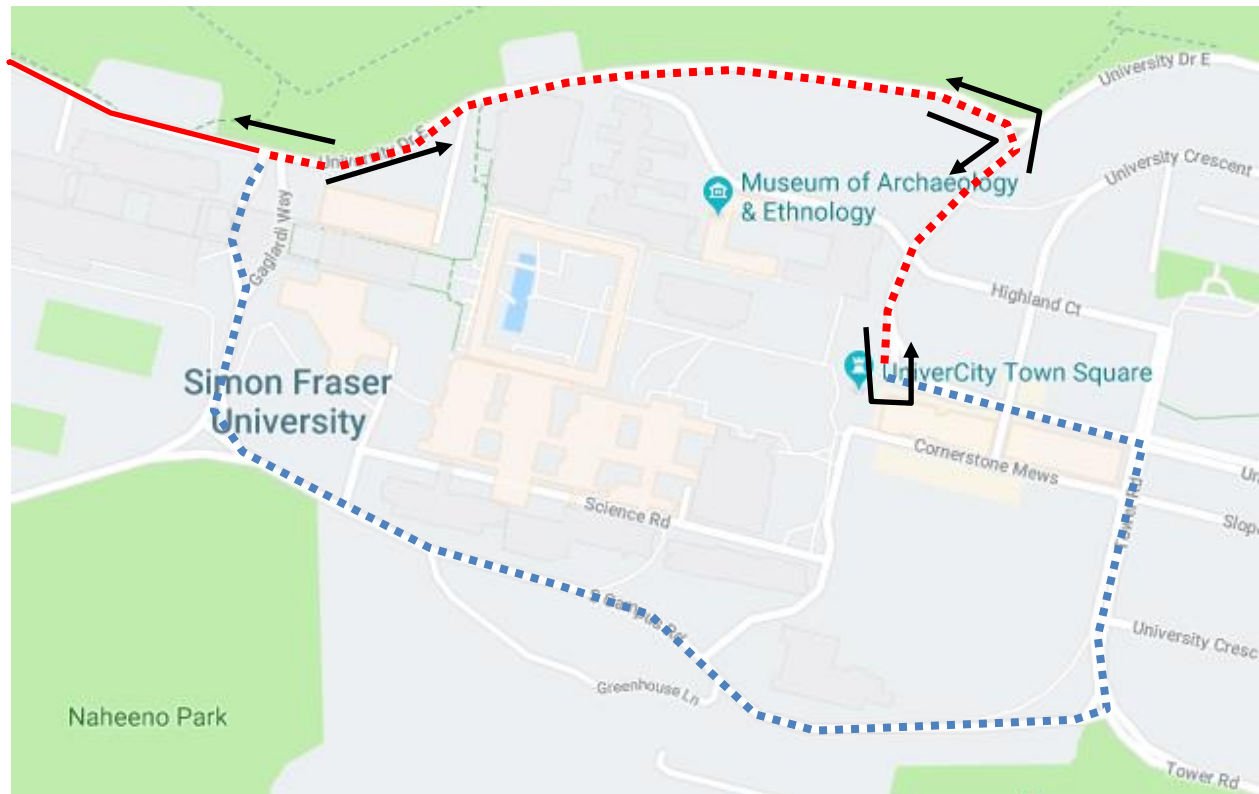

SFU Street Fest

143 Burquitlam Station: From temporary terminus at SFU Transportation Centre Bay 3 via University Dr, Campus Rd, SFU Transit Exchange Bay 1, Campus Rd, University Dr, regular route.

Regular route	
Portion missed	
Detour portion	