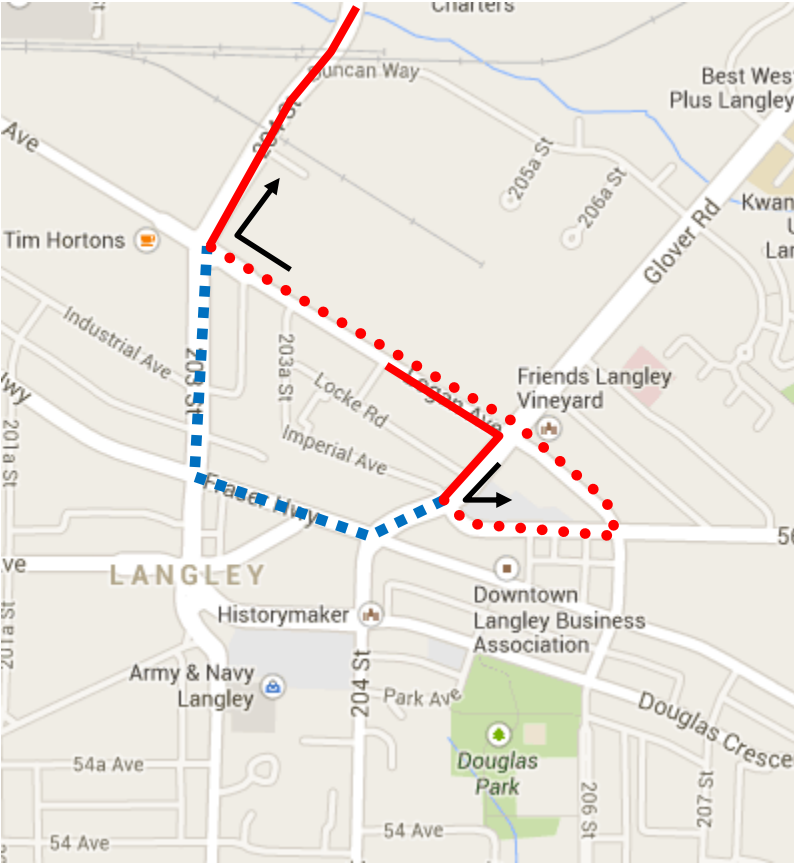

Rogers Hometown Hockey Detour Map

595 Maple Meadow Station: From Langley Centre via Glover, 56 Ave, Logan, 204 overpass, regular route.

Regular route	
Portion missed	
Detour portion	