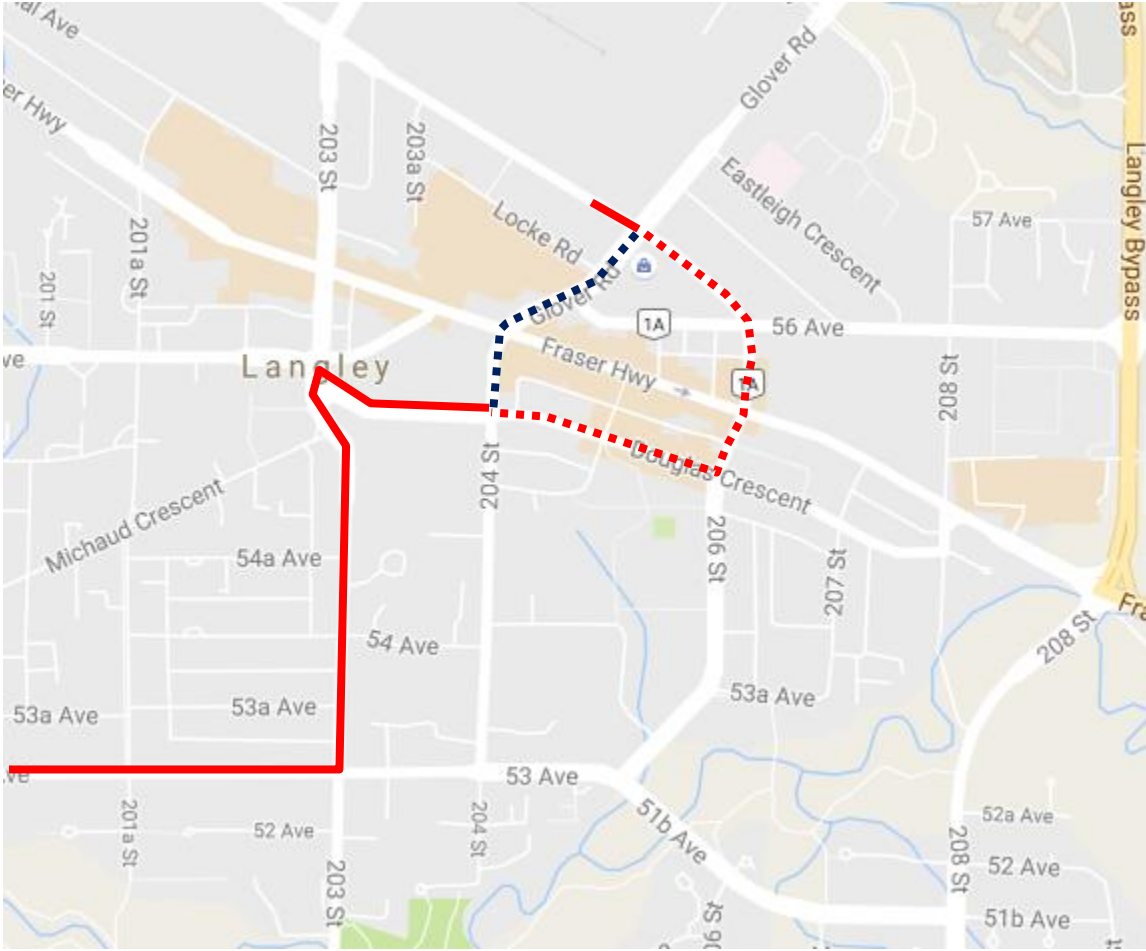

# Rogers Hometown Hockey Detour Map

**563 Fernridge:** From Langley Center via Logan, 206 St, Douglas Crescent, then regular route.

|                |  |
|----------------|--|
| Regular route  |   |
| Portion missed |  |
| Detour portion |  |