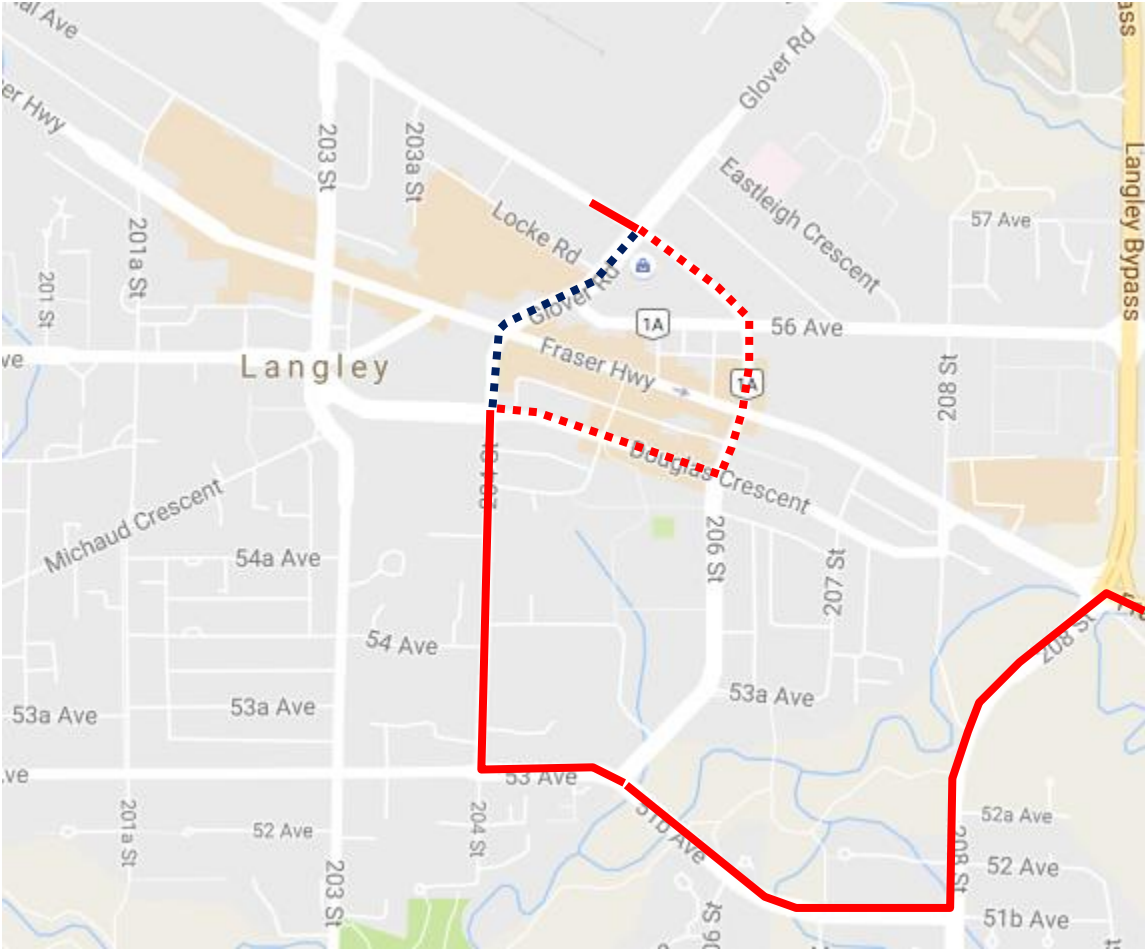

Rogers Hometown Hockey Detour Map

560 Murrayville: From Langley Center via Logan, 206 St, Douglas Crescent, 204 St, regular route.

Regular route	
Portion missed	
Detour portion	