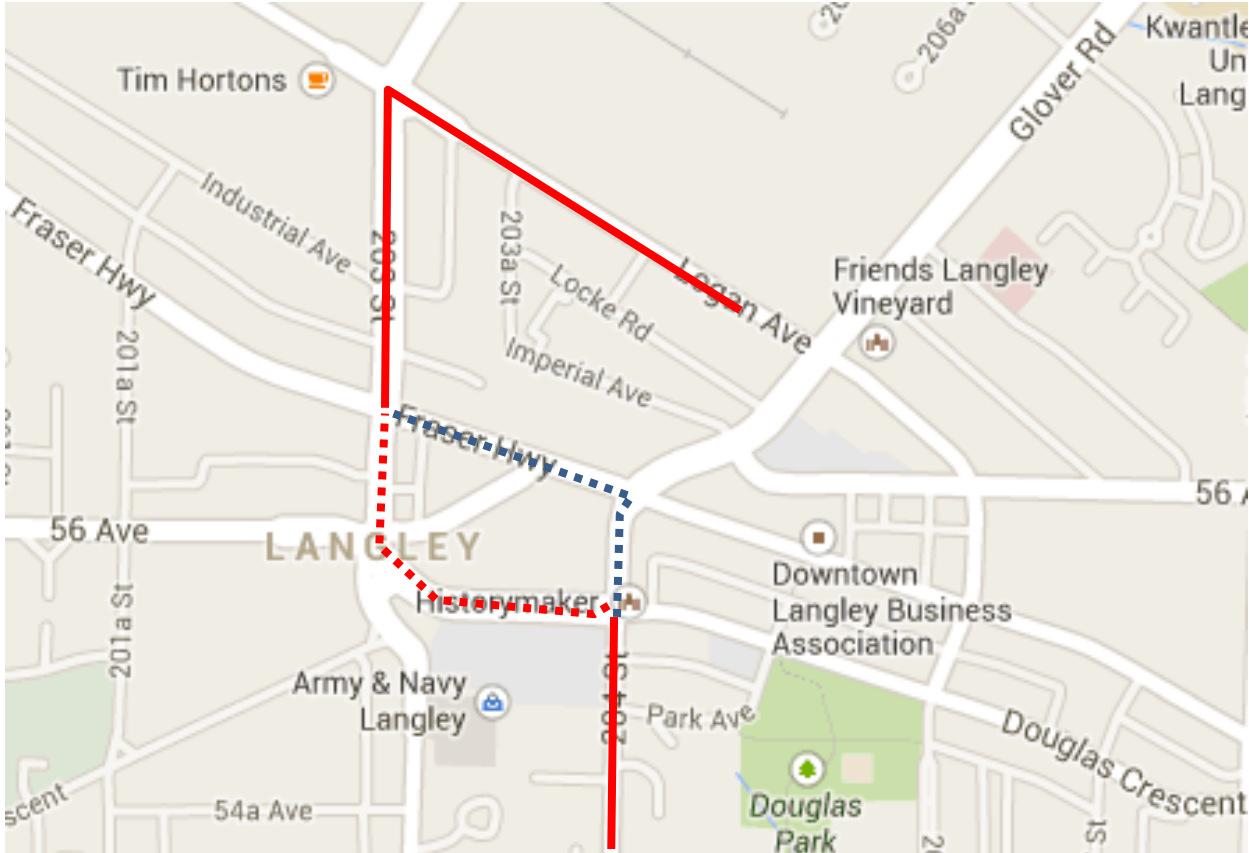

Rogers Hometown Hockey Detour Map

560 Langley Center: Regular route 204 St & Douglas Crescent then Douglas Crescent, 203 St, regular route.

Regular route	
Portion missed	
Detour portion	