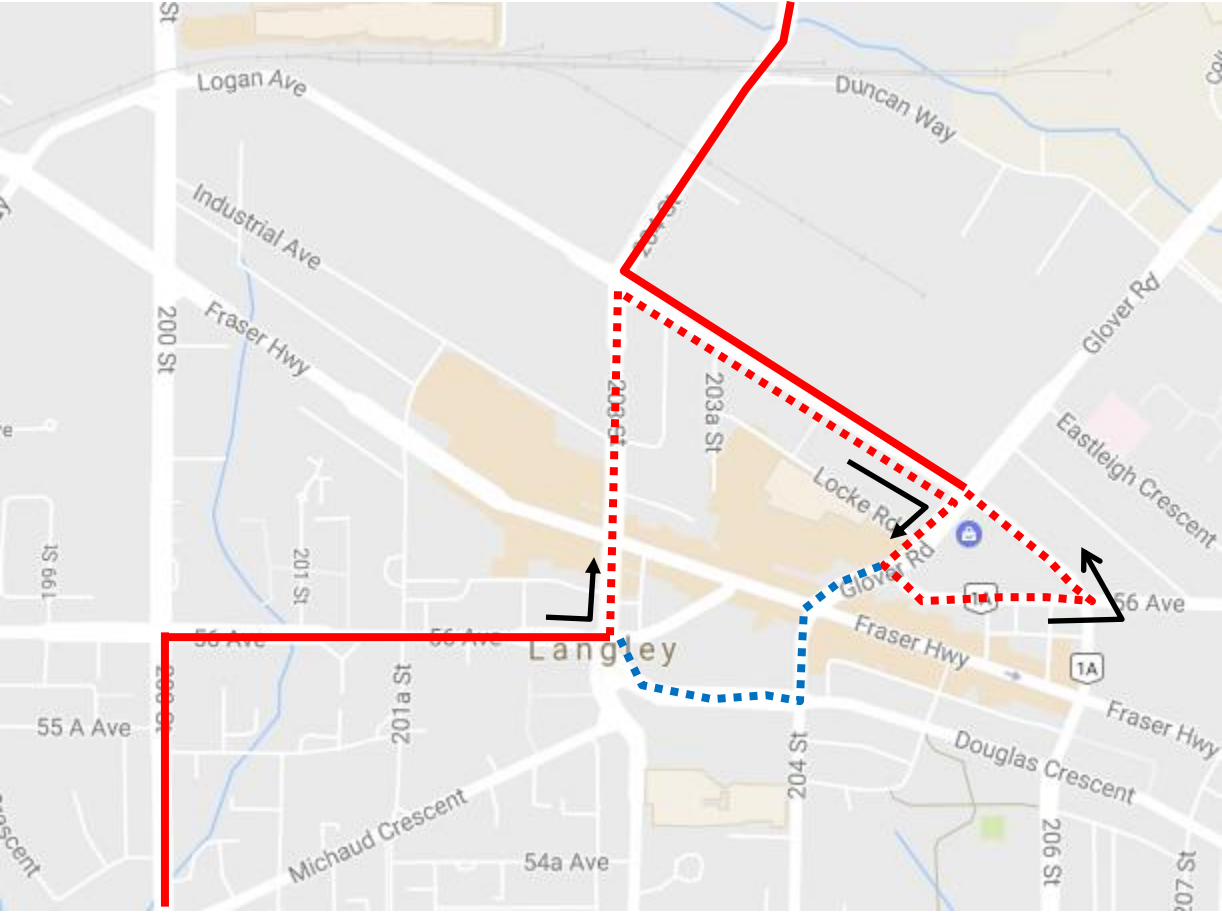

# Rogers Hometown Hockey Detour Map

**531 Willowbrook:** Regular route to 203 St & 56 Ave, then via 203 St, Logan, Glover, 56 Ave, Logan, regular route.

Regular route	
Portion missed	
Detour portion	