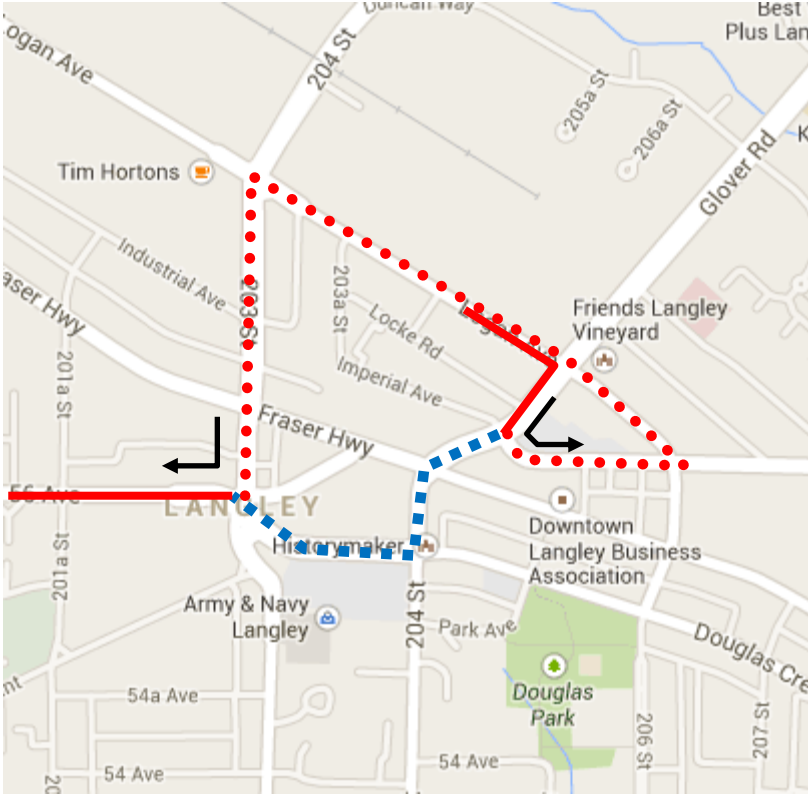

Rogers Hometown Hockey Detour Map

531 White Rock: From Langley Centre via Glover, 56 Ave, Logan, 203 St, 56 Ave, regular route.

Regular route	
Portion missed	
Detour portion	