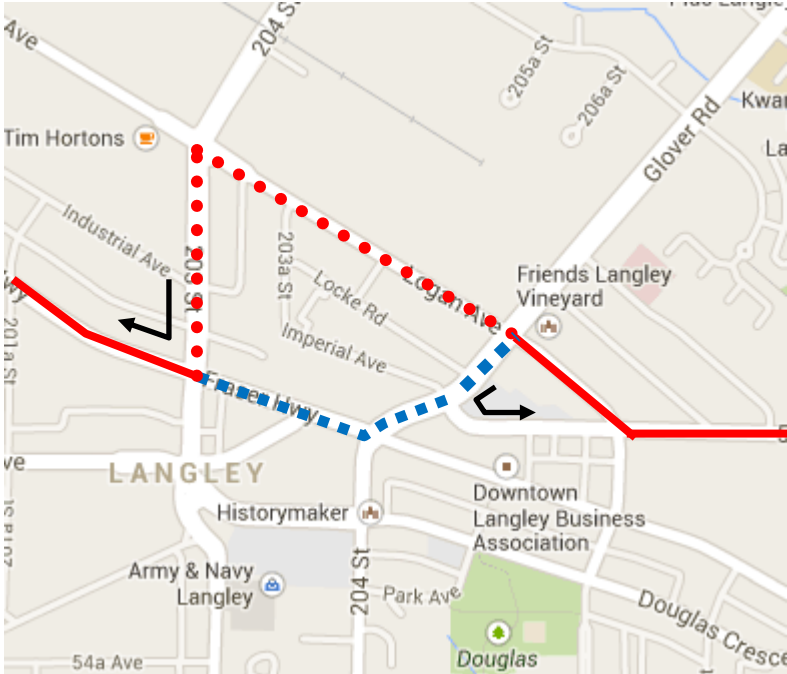

Rogers Hometown Hockey Detour Map

503 Surrey Central: Regular route to Logan and Glover, then via Logan, Bay 7, continue Logan, 203 St, Fraser Hwy, regular route.

| | |
|----------------|--|
| Regular route |  |
| Portion missed |  |
| Detour portion |  |