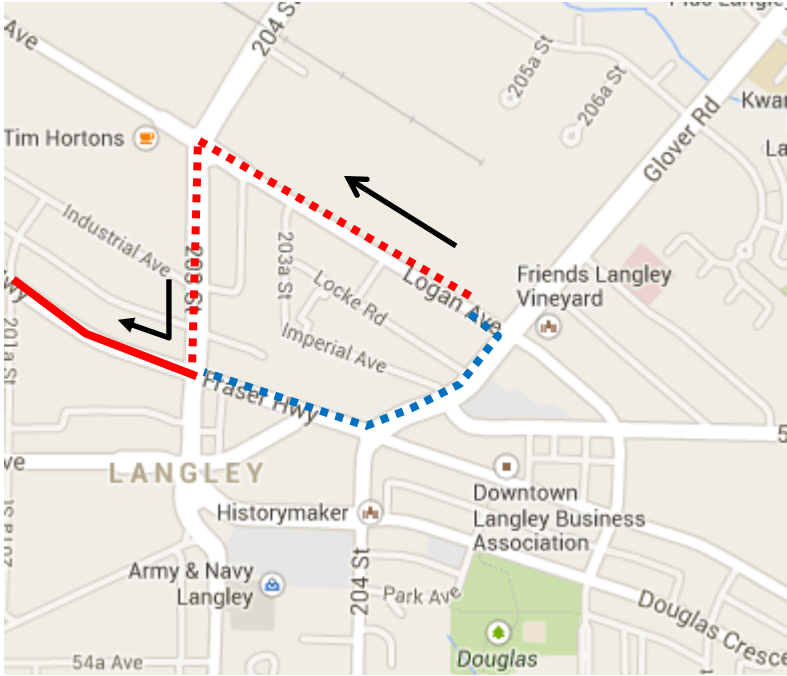

Rogers Hometown Hockey Detour Map

502 Surrey Central: From Langley Centre Bay 7 via Logan, 203 St, Fraser Hwy, regular route.

Regular route	
Portion missed	
Detour portion	