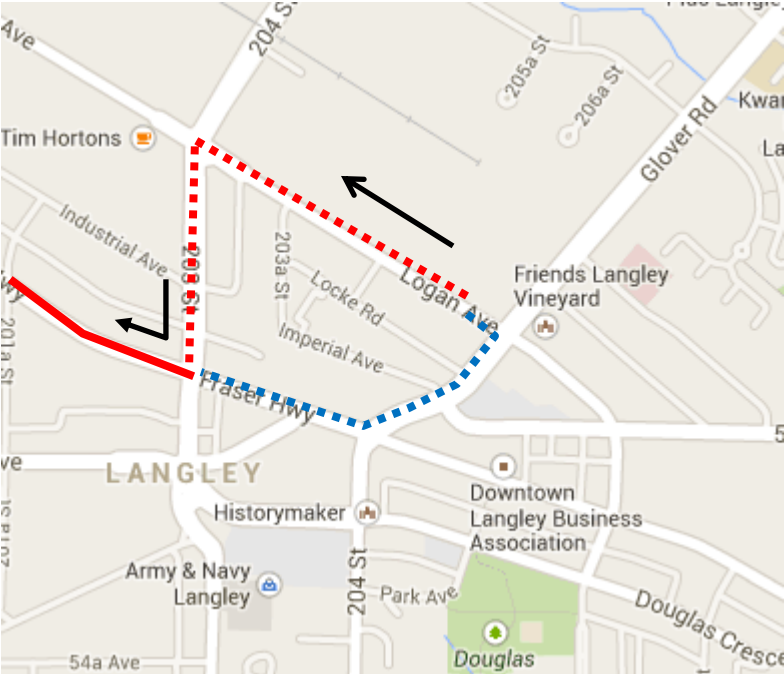

# Rogers Hometown Hockey Detour Map

**501 Surrey Central:** From Langley Centre Bay 7 via Logan, 203 St, Fraser Hwy, regular route.

Regular route	
Portion missed	
Detour portion	