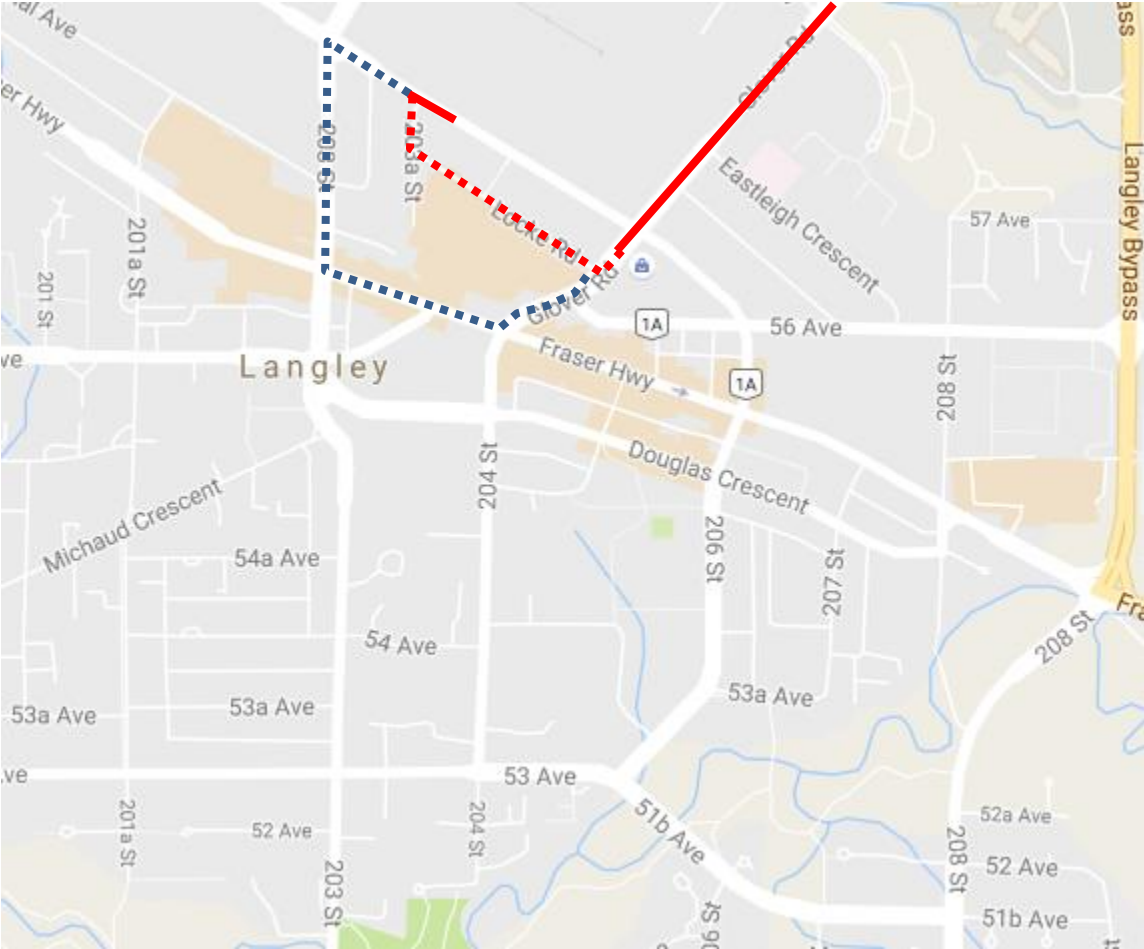

Rogers Hometown Hockey Detour Map

372 Langley Centre: Regular route to Langley Centre Bay 1, then Locke Lane, 203A St, Logan Ave to Langley Centre Bay 6.

| | |
|----------------|--|
| Regular route |  |
| Portion missed |  |
| Detour portion |  |