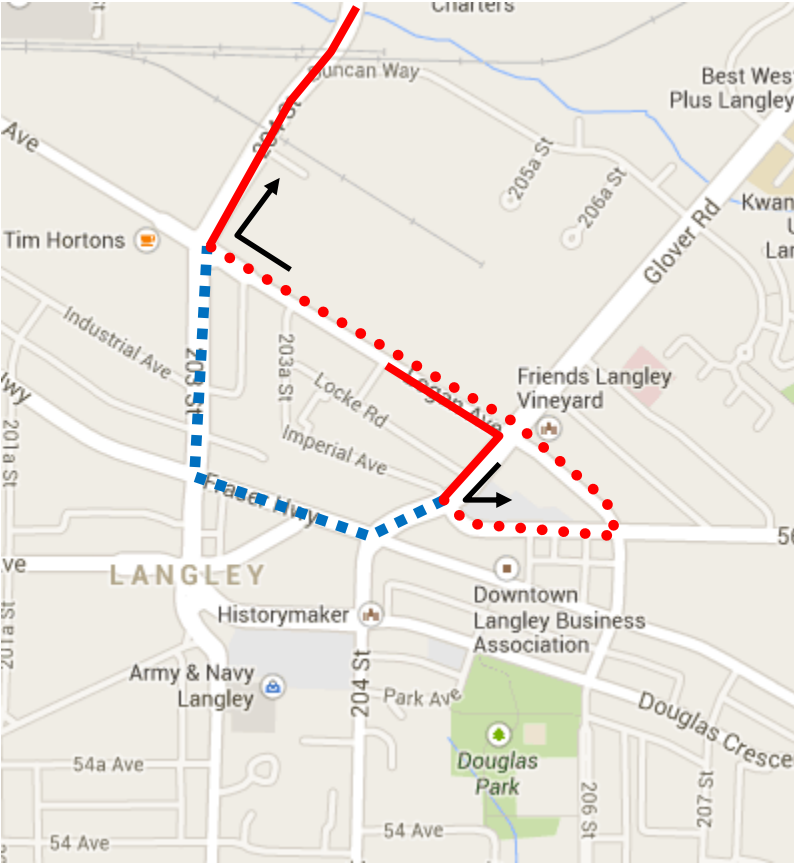

Rogers Hometown Hockey Detour Map

364 Scottsdale: From Langley Centre via Glover, 56 Ave, Logan, 204 overpass, regular route.

Regular route	
Portion missed	
Detour portion	