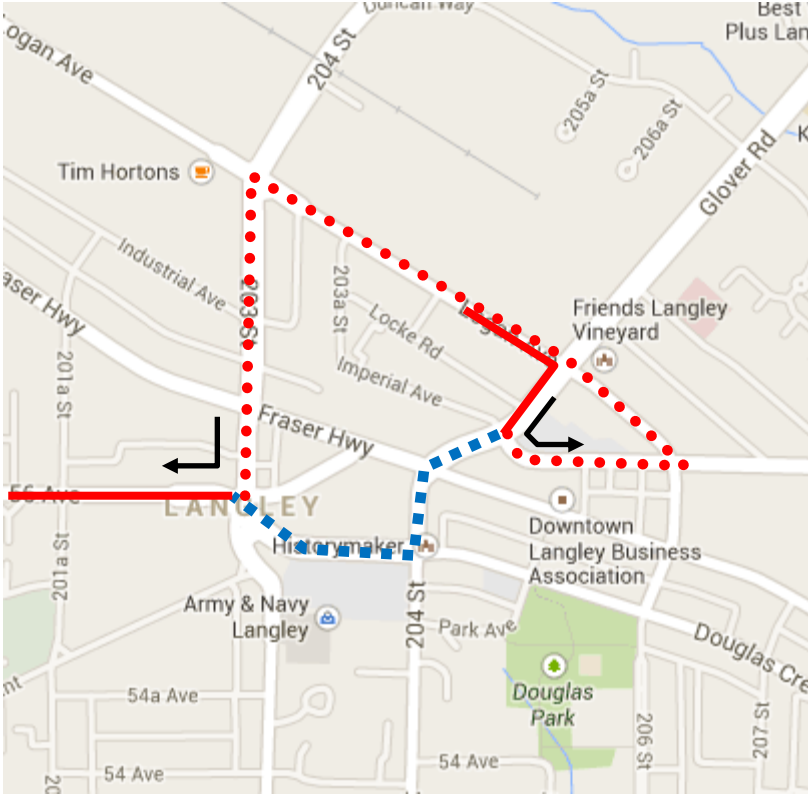

Rogers Hometown Hockey Detour Map

342 Newton: From Langley Centre via Glover, 56 Ave, Logan, 203 St, 56 Ave, regular route.

Regular route	
Portion missed	
Detour portion	