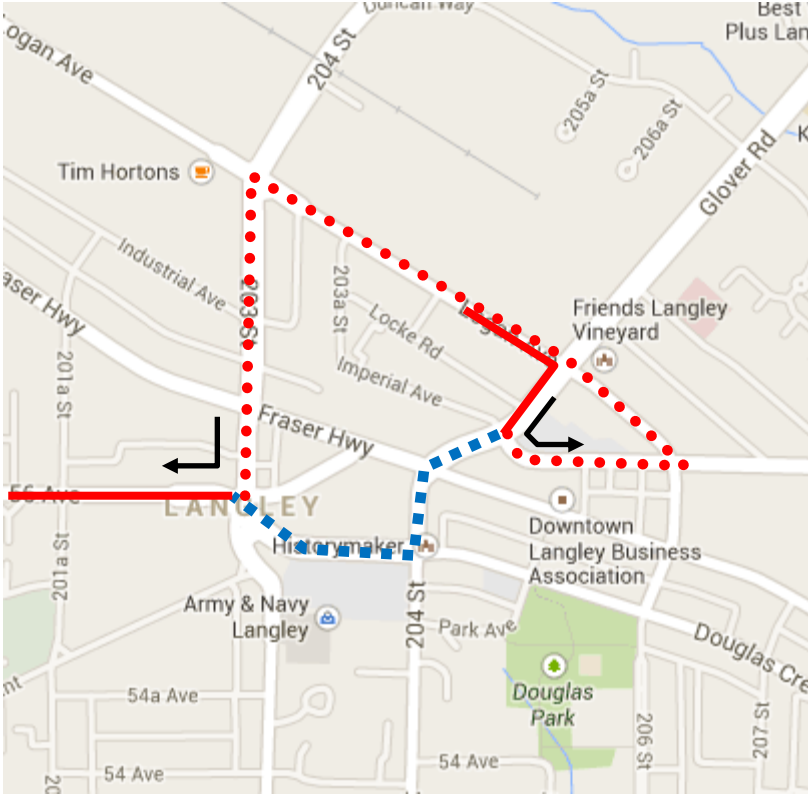

Rogers Hometown Hockey Detour Map

320 Surrey Central: From Langley Centre via Glover, 56 Ave, Logan, 203 St, 56 Ave, regular route.

Regular route	
Portion missed	
Detour portion	