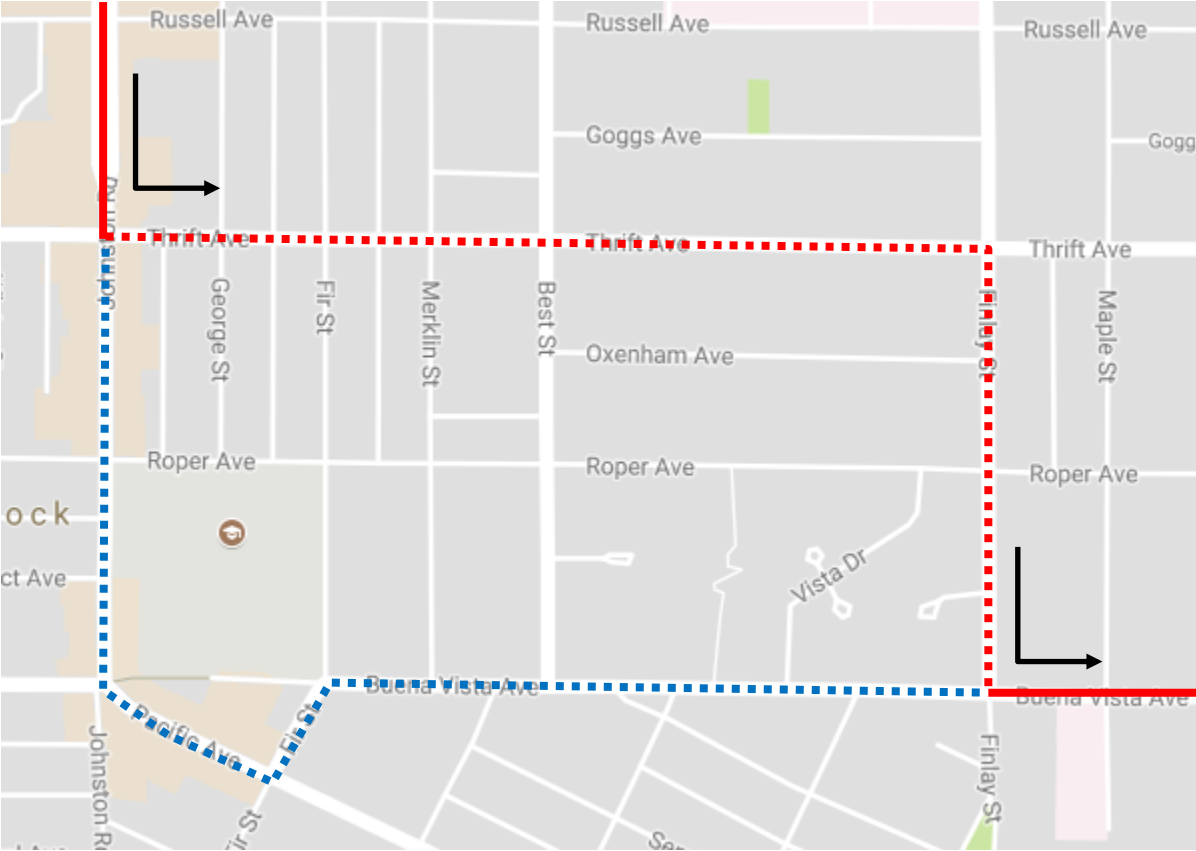

Remembrance Day Detour Map

363 Southpoint: Regular route to Johnson and Thrift then via Thrift, Finlay, Buena Vista then regular route.

Regular route	
Portion missed	
Detour portion	