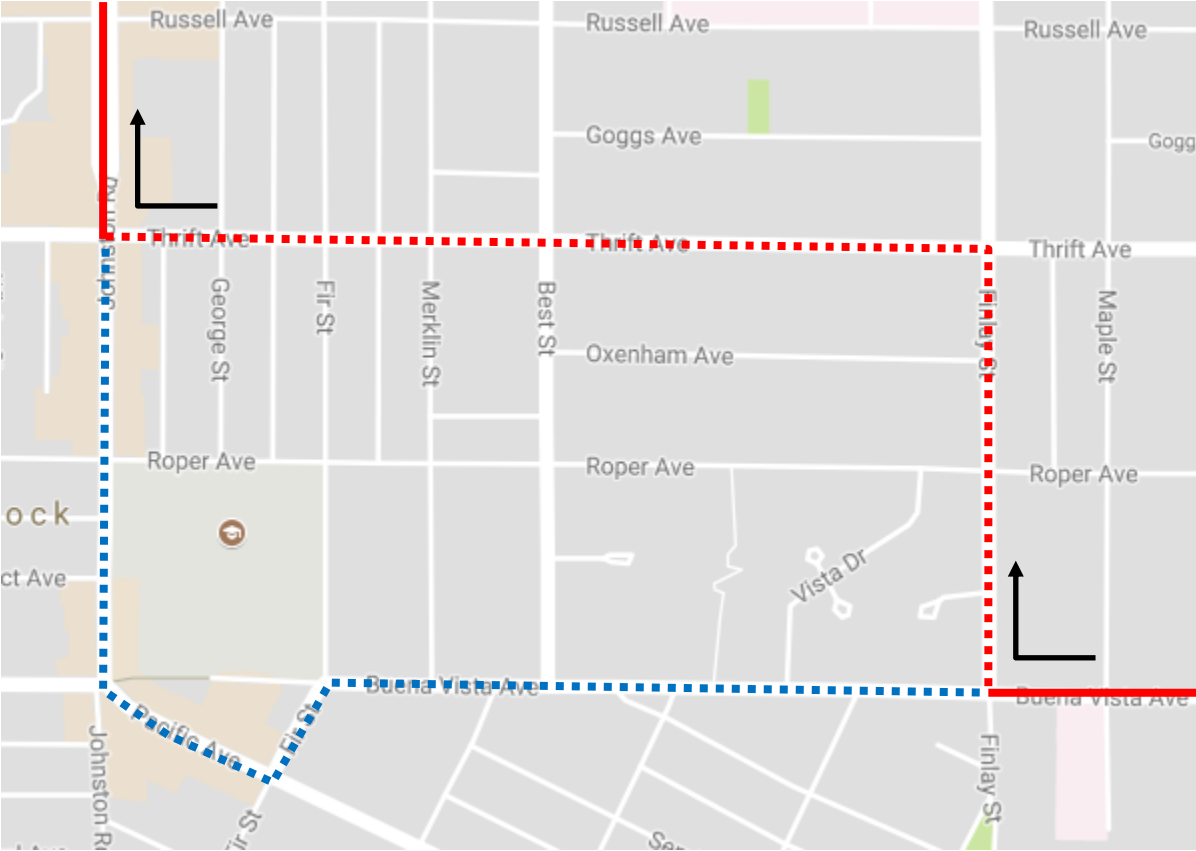

# Remembrance Day Detour Map

**363 Peach Arch:** Regular route to Buena Vista & Finlay then via Finlay, Thrift, Johnson then regular route.

Regular route	
Portion missed	
Detour portion	