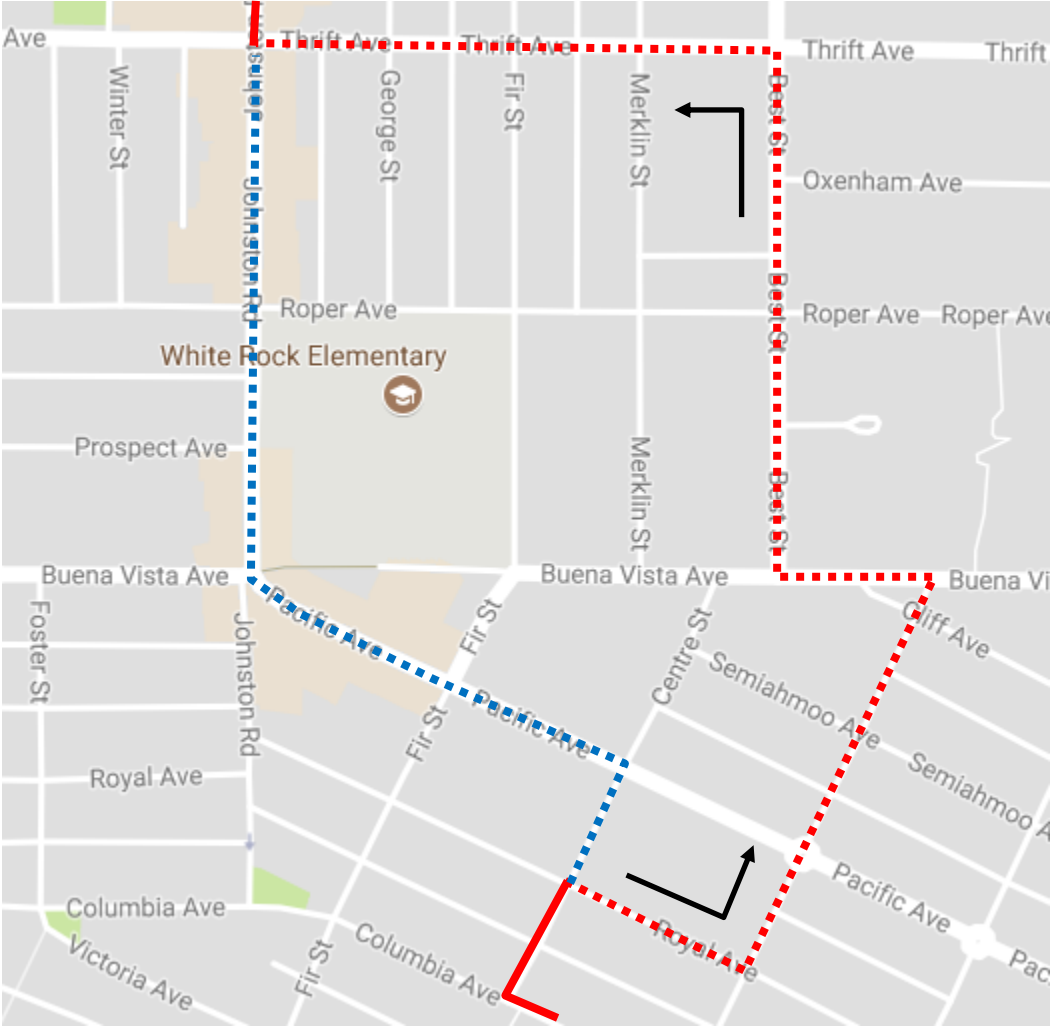

Remembrance Day Detour Map

362 White Rock: Regular route to Centre & Royal then via Royal, Dolphin, Buena Vista, Best, Thrift, Johnston then regular route

Regular route	
Portion missed	
Detour portion	