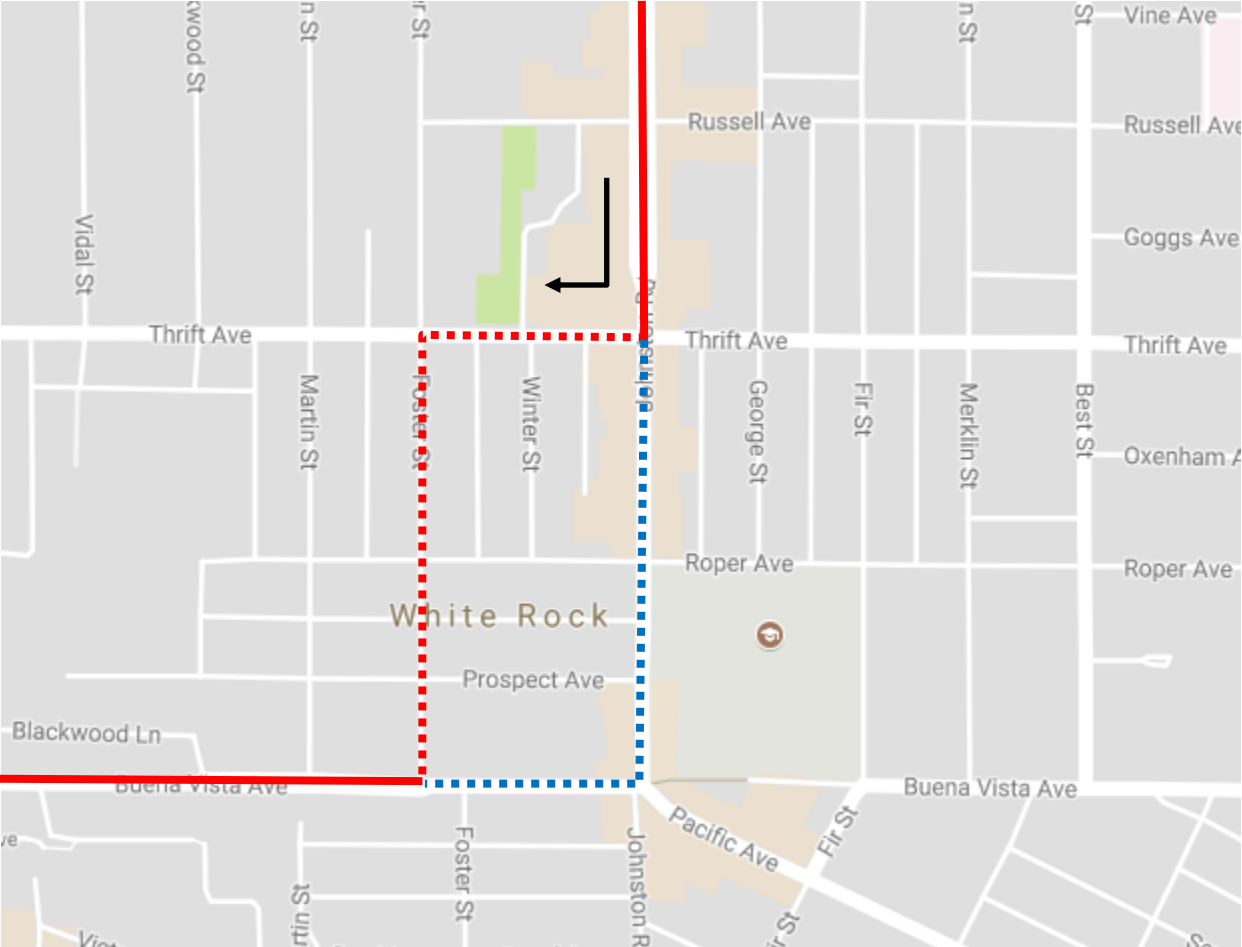

Remembrance Day Detour Map

362 Seaside: Regular route to Johnston Rd & Thrift then via Thrift, Foster, Buena Vista then regular route.

Regular route	
Portion missed	
Detour portion	