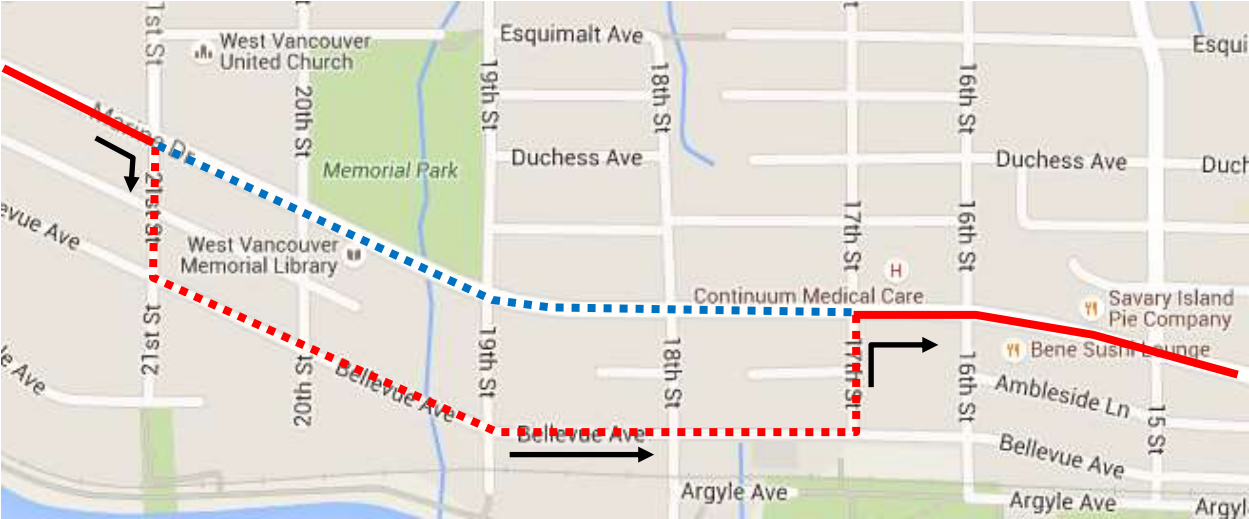

# Remembrance Day Detour Map

**256 Park Royal:** Regular route to Marine Dr & 21 St, then via 21 St, Bellevue, 17 St, Marine Dr, regular route.

Regular route	
Portion missed	
Detour portion	