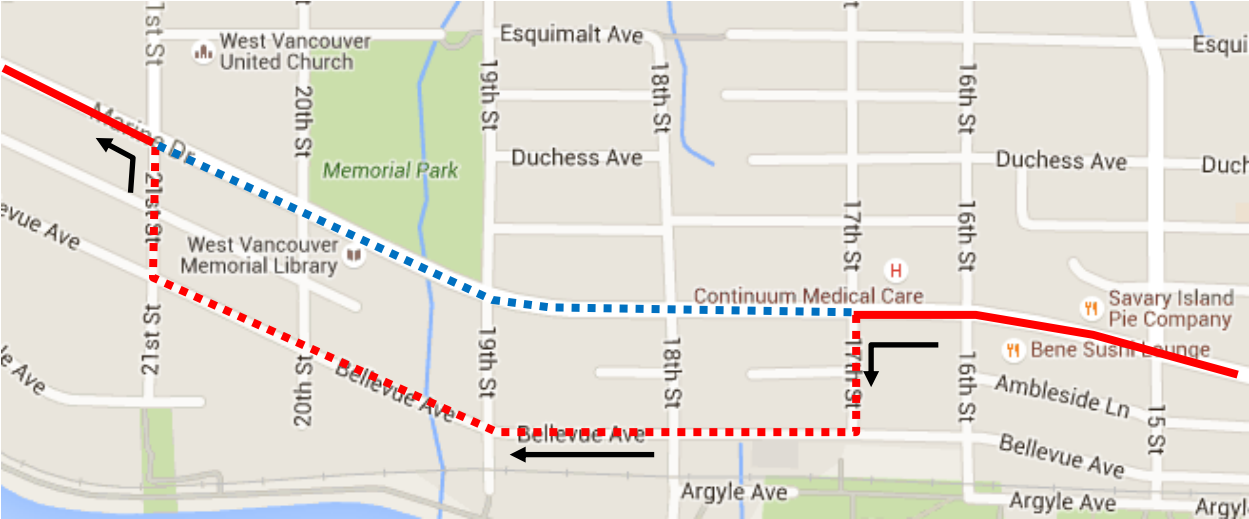

# Remembrance Day Detour Map

**256 21 St to Whitby Estates:** Regular route to Marine Dr & 17 St, then via 17 St, Bellevue, 21 St, Marine Dr, regular route.

Regular route	
Portion missed	
Detour portion	