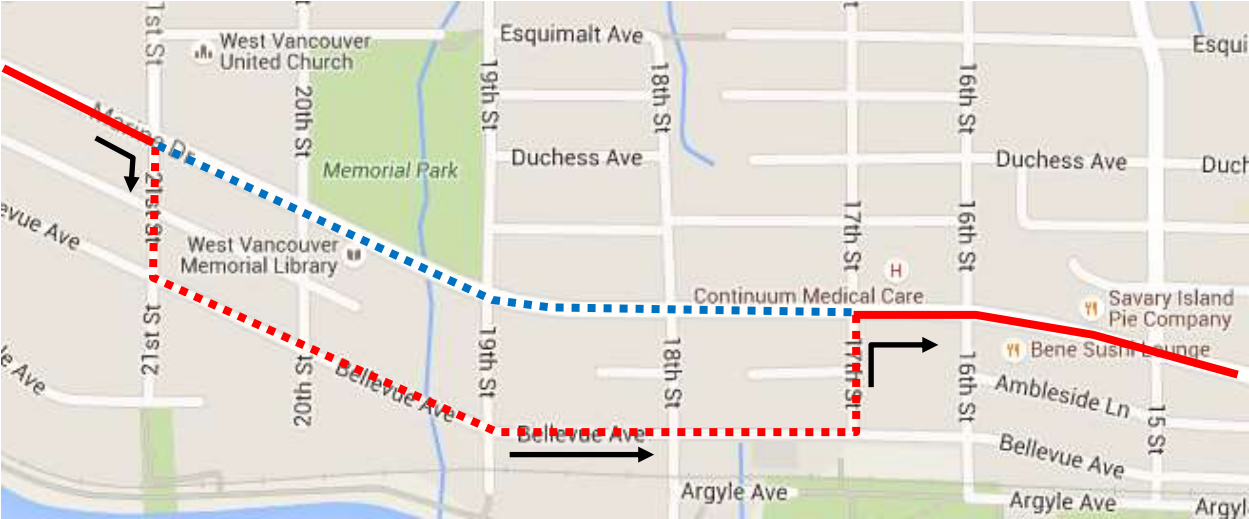

Remembrance Day Detour Map

253 Park Royal: Regular route to Marine Dr & 21 St, then via 21 St, Bellevue, 17 St, Marine Dr, regular route.

Regular route	
Portion missed	
Detour portion	