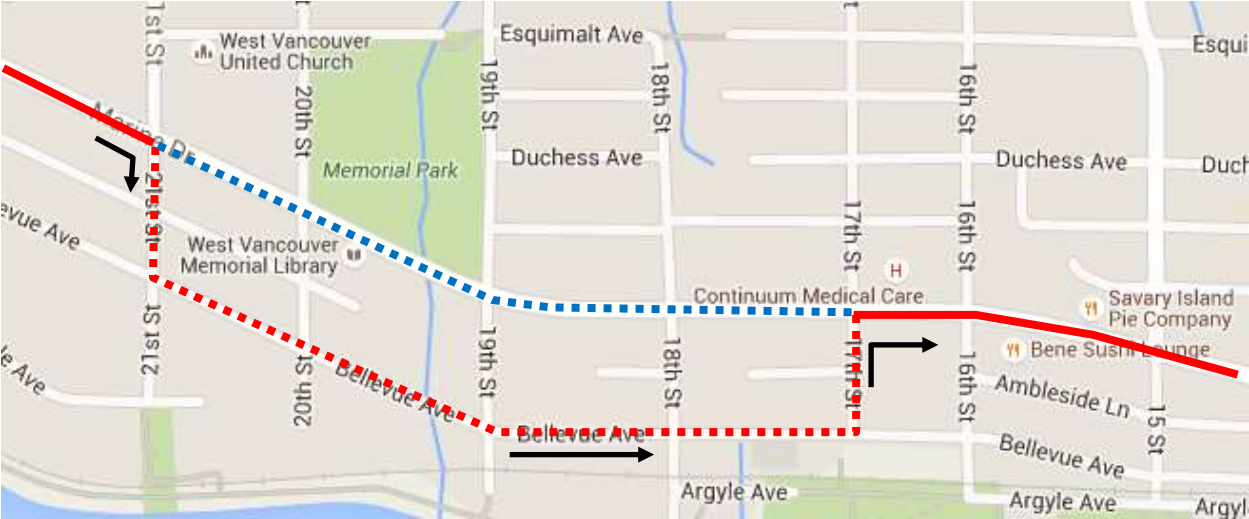

Remembrance Day Detour Map

250 Vancouver: Regular route to Marine Dr & 21 St, then via 21 St, Bellevue, 17 St, Marine Dr, regular route.

Regular route	
Portion missed	
Detour portion	