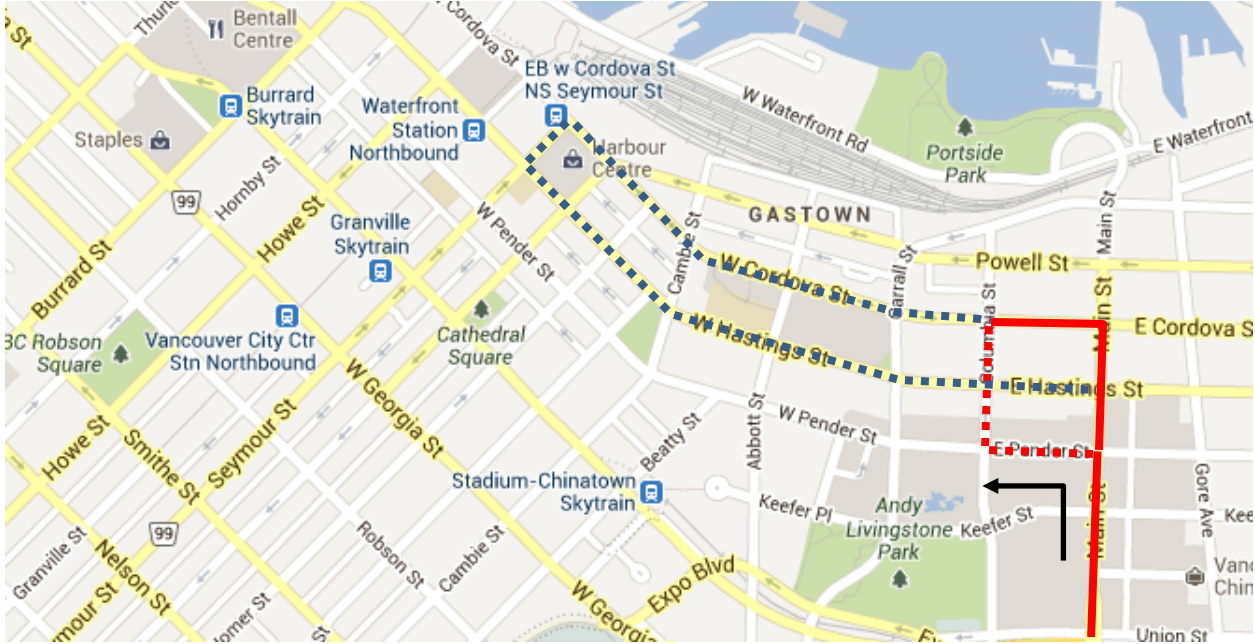

Remembrance Day Detour Map

8 Downtown/Fraser: Regular route to Main & Pender, then via Pender, Columbia, Cordova, regular route

Regular route	
Portion missed	
Detour portion	