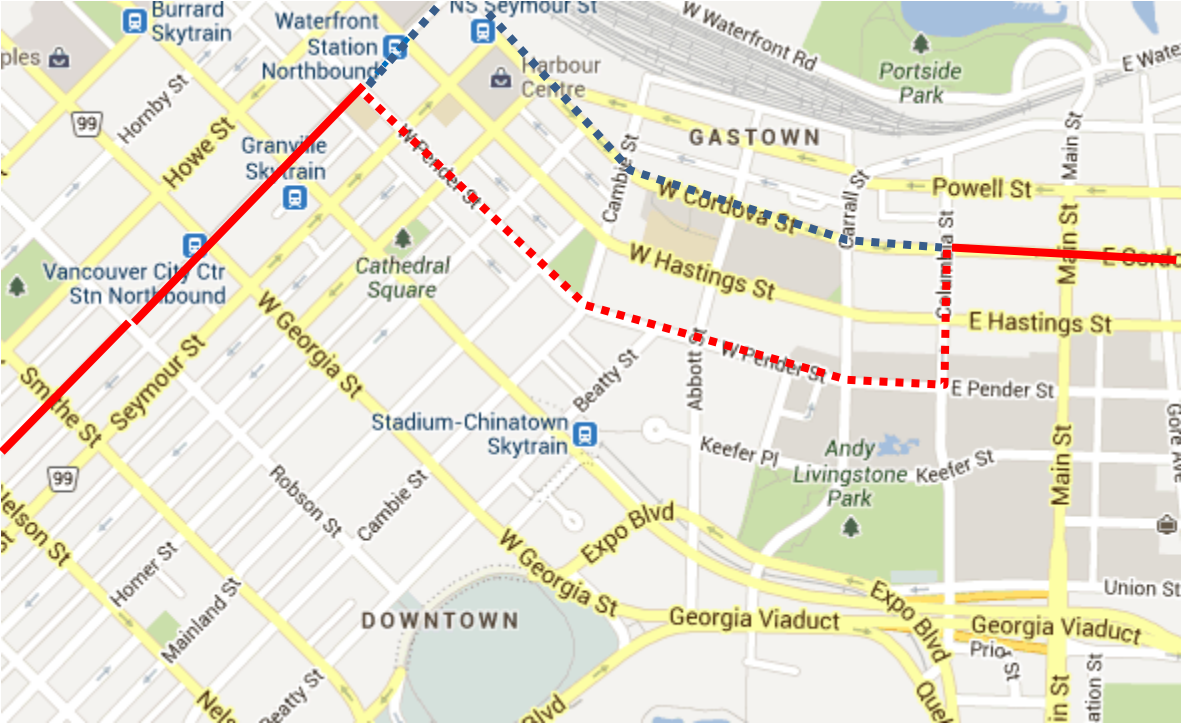

Remembrance Day Detour Map

7 Nanaimo: Regular route to Granville and Pender, then Pender, Columbia, Cordova, regular route

Regular route	
Portion missed	
Detour portion	