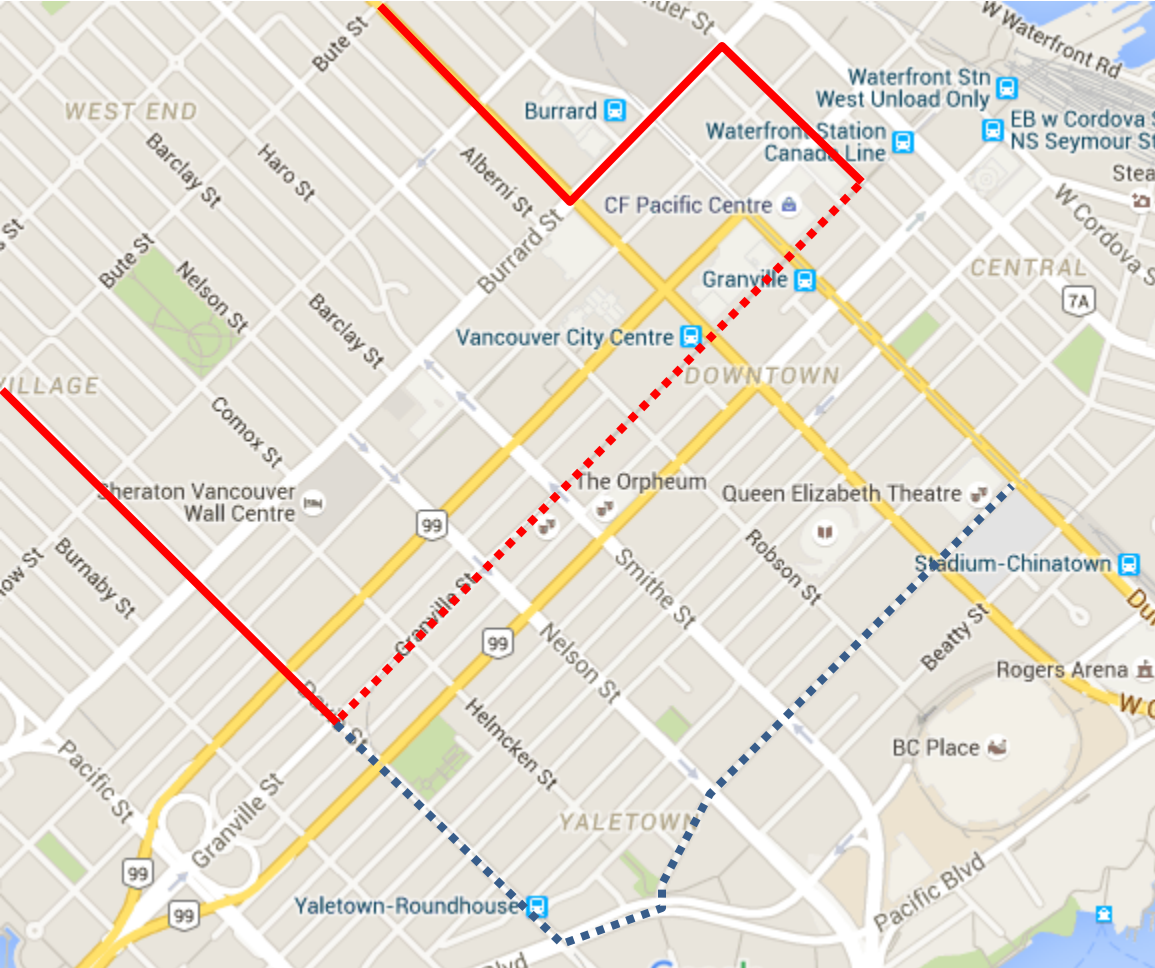

Remembrance Day Detour Map

6 Downtown/ 5 Robson: Regular route to Davie & Granville then Granville to Pender then continue as 5 Robson.

Regular route	
Portion missed	
Detour portion	