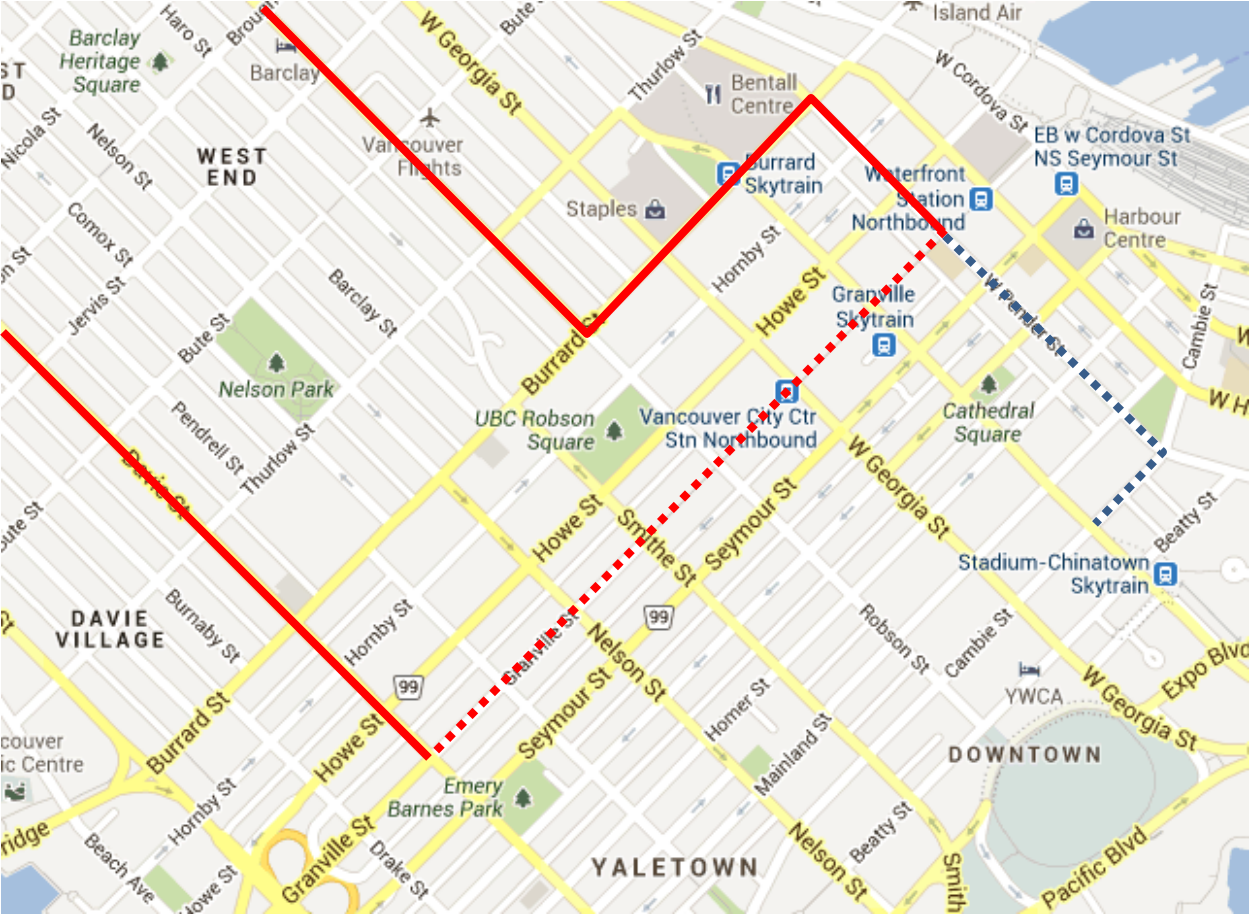

# Remembrance Day Detour Map

**5 Downtown/6 Davie:** Regular route to Pender & Granville then Granville, to Davie then continue as 6 Davie.

Regular route	
Portion missed	
Detour portion	