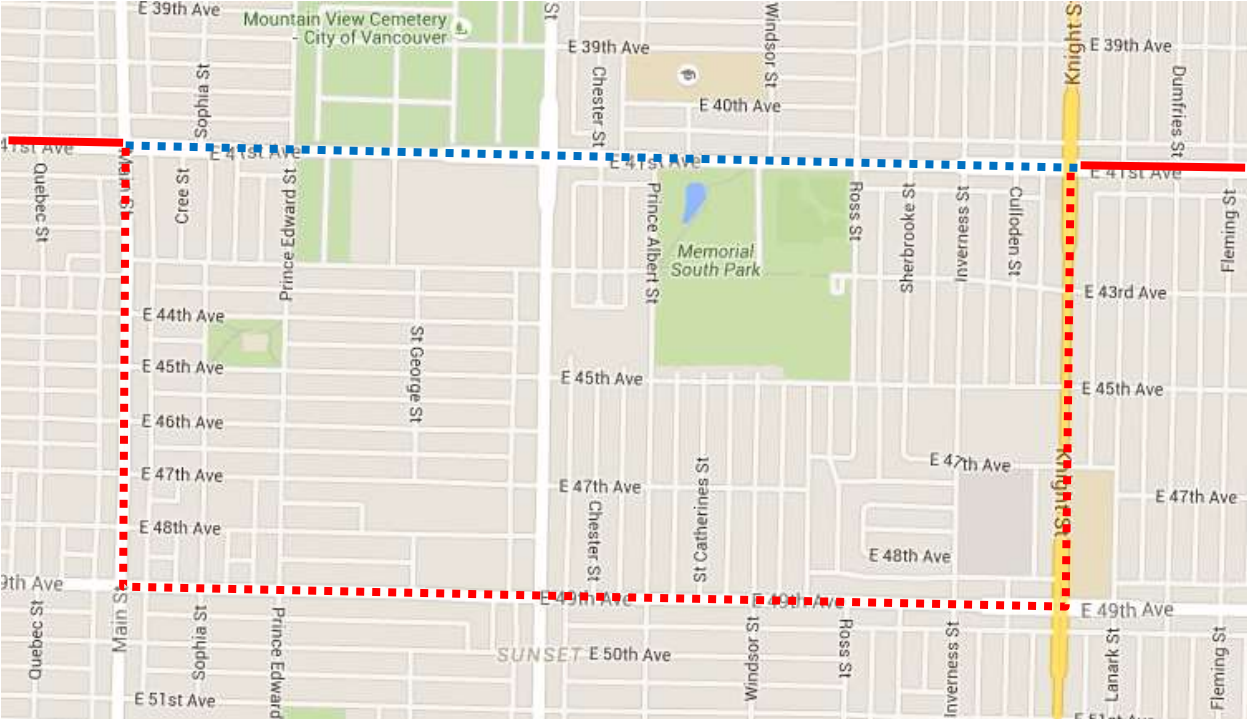

# Remembrance Day Detour Map

**41 Joyce Stn:** Regular route to 41 Ave & Main, then via Main, 49 Ave, Knight, 41 Ave then regular route.

Regular route	
Portion missed	
Detour portion	