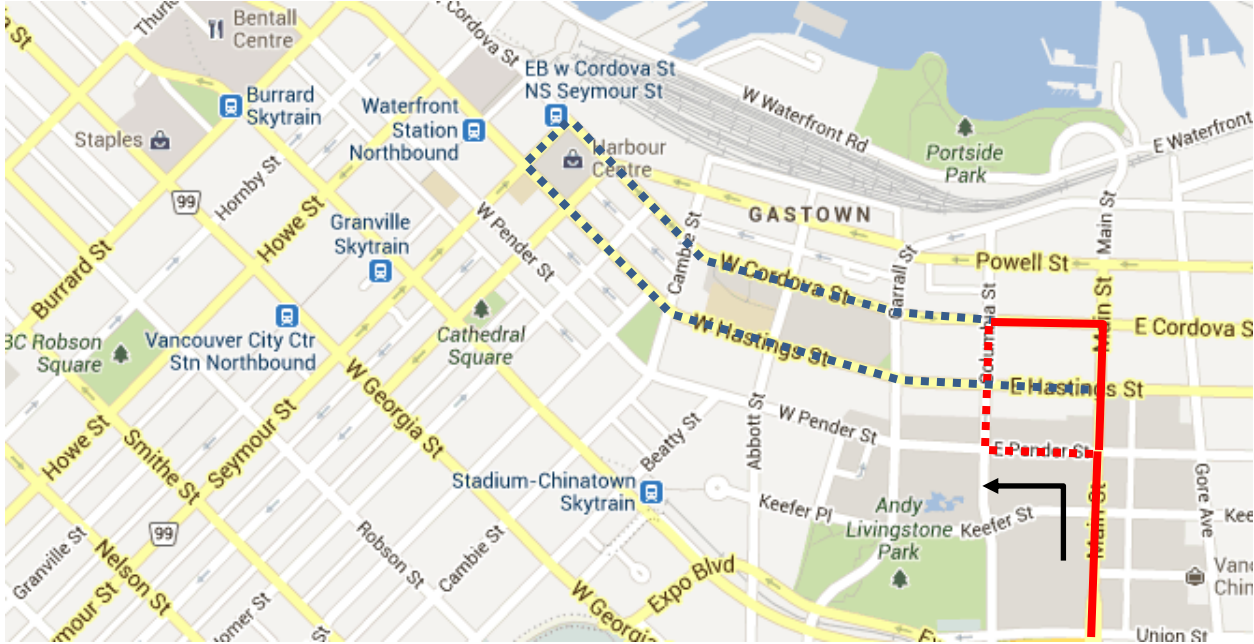

Remembrance Day Detour Map

3 Downtown/Main: Regular route to Main & Pender, then via Pender, Columbia, Cordova, regular route

Regular route	
Portion missed	
Detour portion	