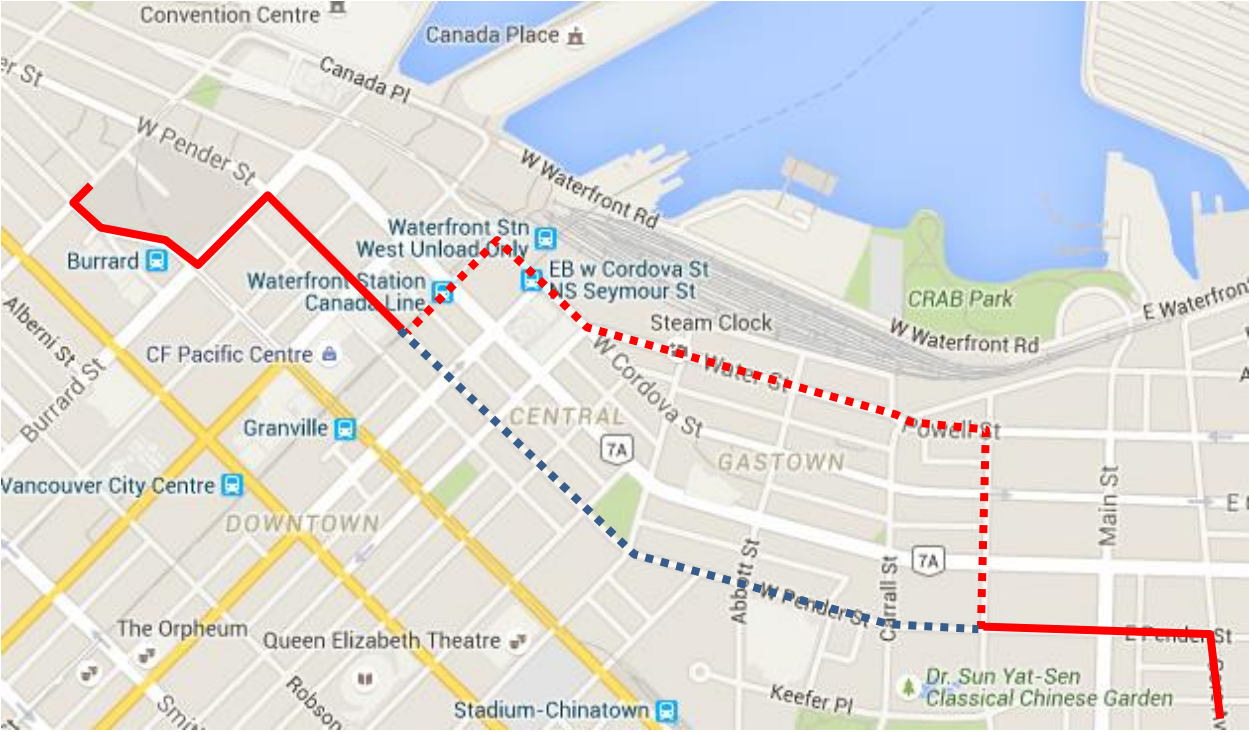

Remembrance Day Detour Map

22 Downtown: Regular route to Pender & Columbia, then via Columbia, Powell, Water, Cordova, Granville Pender regular route

Regular route	
Portion missed	
Detour portion	