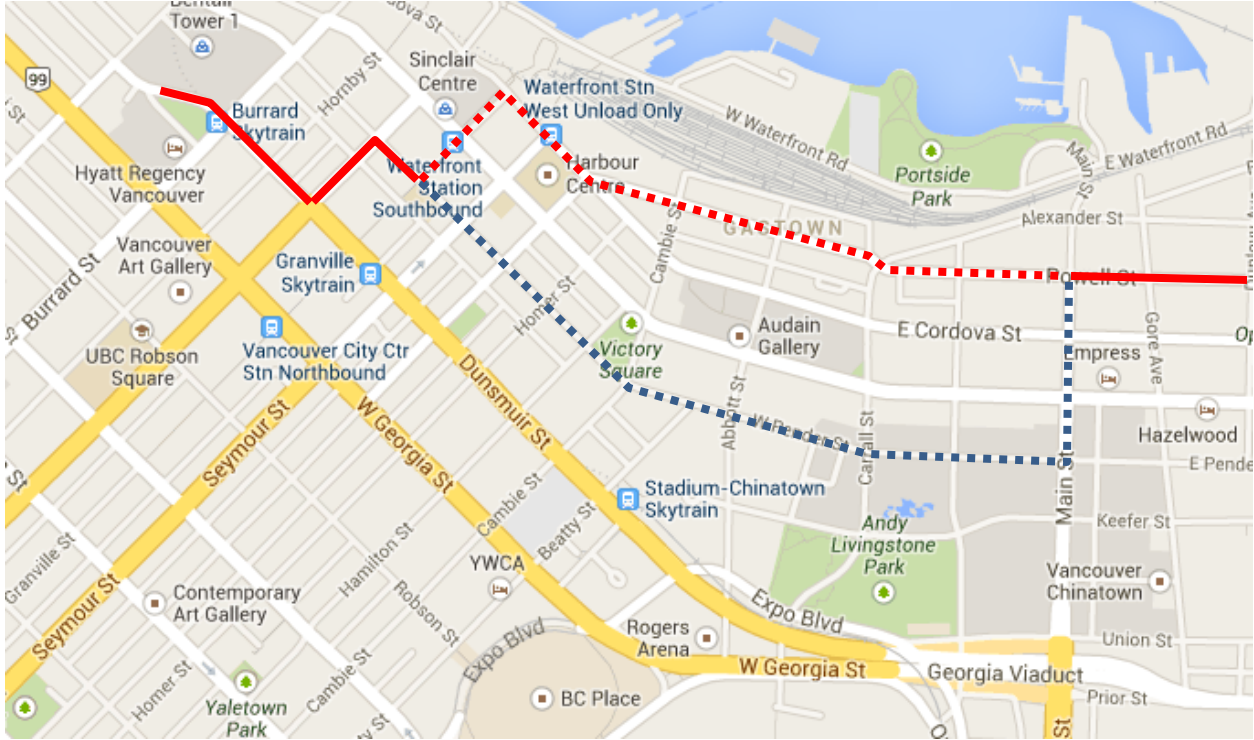

Remembrance Day Detour Map

211 Vancouver: Regular route to Powell & Main, then Powell, Water, Cordova, Granville, Pender, Howe, regular route.

Regular route	
Portion missed	
Detour portion	