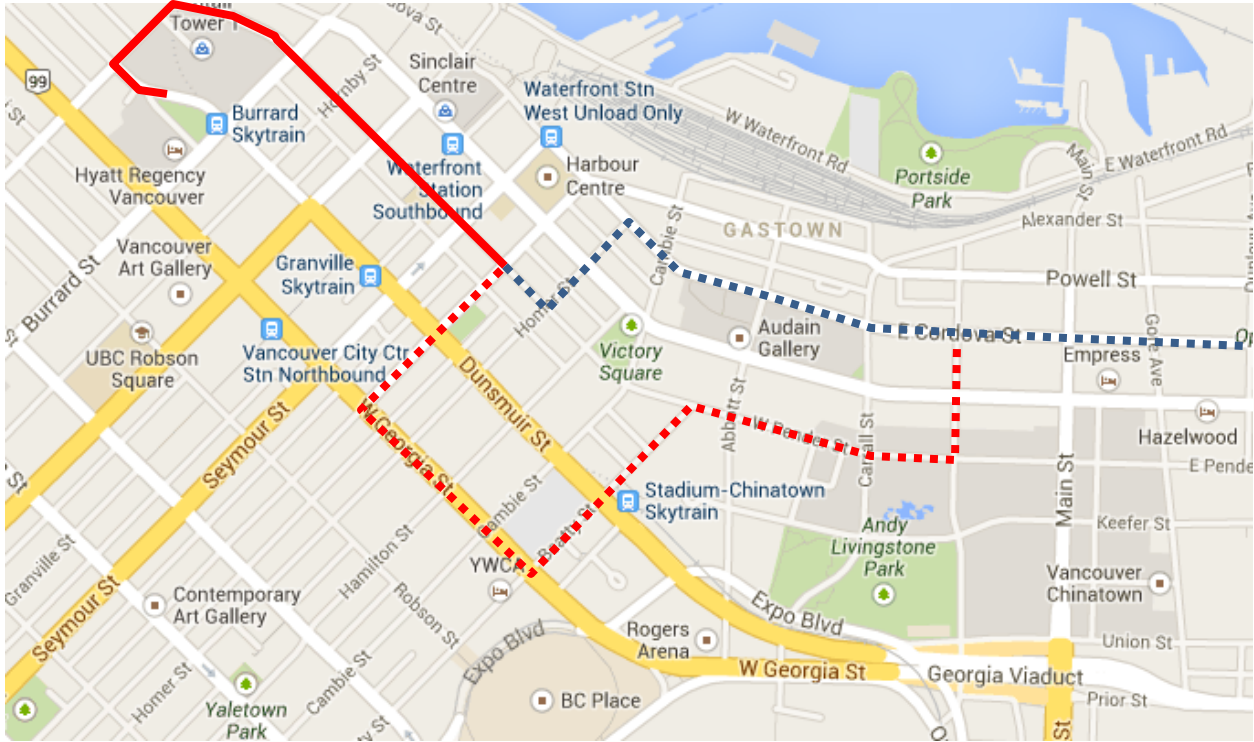

Remembrance Day Detour Map

210 Upper Lynn Valley: Regular route to Pender & Richards then Richards, Georgia, Beatty, Pender, Columbia, Cordova, regular route.

Regular route	
Portion missed	
Detour portion	