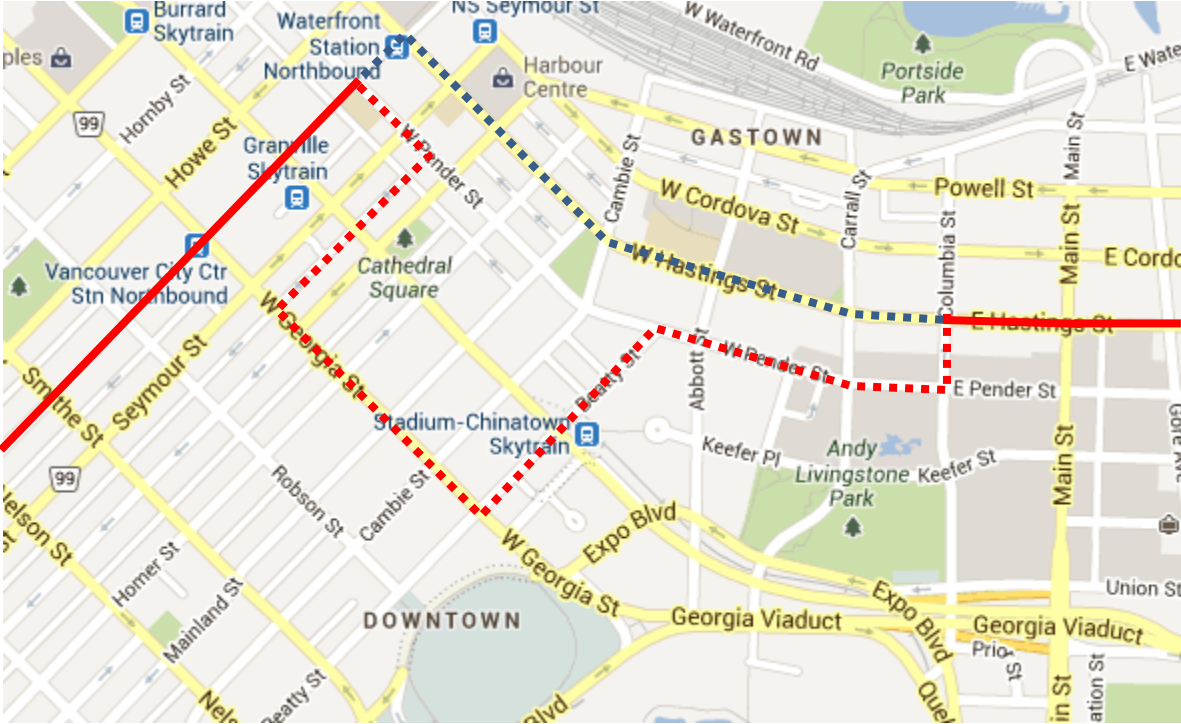

# Remembrance Day Detour Map

**20 Victoria:** Regular route to Granville & Pender, then Pender, Richards, Georgia, Beatty, Pender, Columbia, Hastings, regular route

Regular route	
Portion missed	
Detour portion	